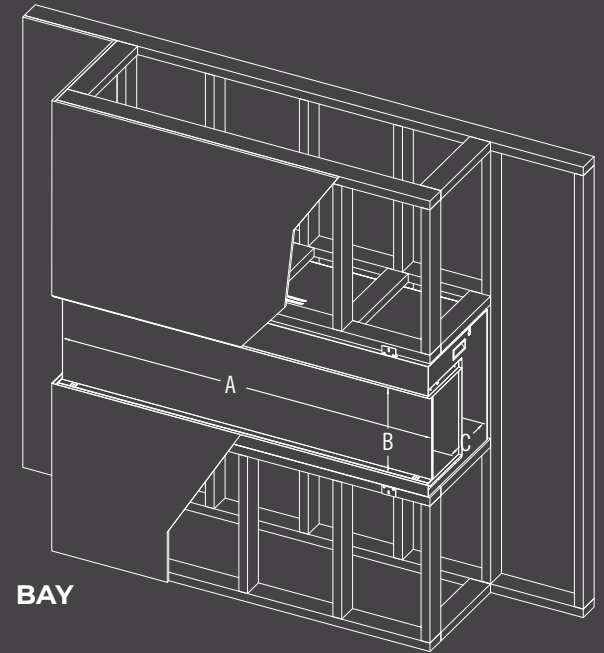

SPECIFICATIONS & CLEARANCES

Built for the room you are designing.

SINGLE-SIDED

CORNER

BAY

INSTALLATIONS

Model	A	B	C
Single Side	63-1/2"	23-1/2"	19-1/2"
Corner	63-1/2"	23-1/2"	19-1/2"
Bay	63"	23-1/2"	19-1/2"