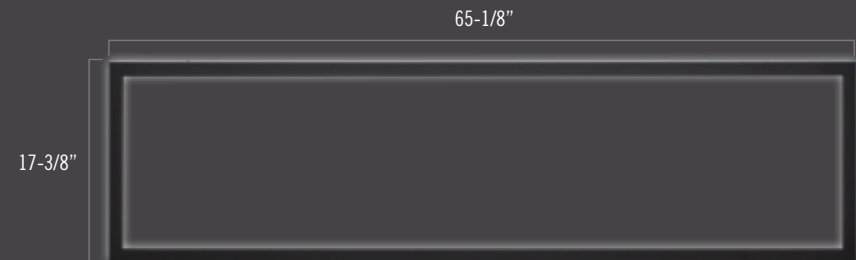

SINGLE-SIDED | Flush install in a flat wall. The fireplace becomes part of an architectural feature wall.

A modern living room featuring a dark, textured wall. A large, black, rectangular fireplace is installed in a corner, with the front and one side open. The fireplace is set within a white, minimalist cabinet structure. To the right of the fireplace, there is a built-in wooden shelf filled with books. In the foreground, a wooden coffee table with a glass top holds a small potted plant and a white container. The floor is covered with a grey and white patterned rug. A large window in the background shows a view of greenery outside.

COMPARISONS

**SINGLE-SIDED:
OSSEO X**

1 viewing surface
Flat wall install

**CORNER:
OSSEO X**

2 viewing surfaces
Partial wall install

**BAY (THREE-SIDED):
OSSEO X**

3 viewing surfaces
Bay wall install

FINISHING TOUCHES

Rectangle Surround (1 Piece)
Available in Black

THE FLAME

Seven colors. Four effects. Every mood.

SEVEN FLAME COLORS. FOUR EFFECTS. ZERO COMPROMISES.

HOLOGRAPHIC FLAME | *The first of its kind, 4k LED-projected fire, engineered to look and feel as real as the room around it.*