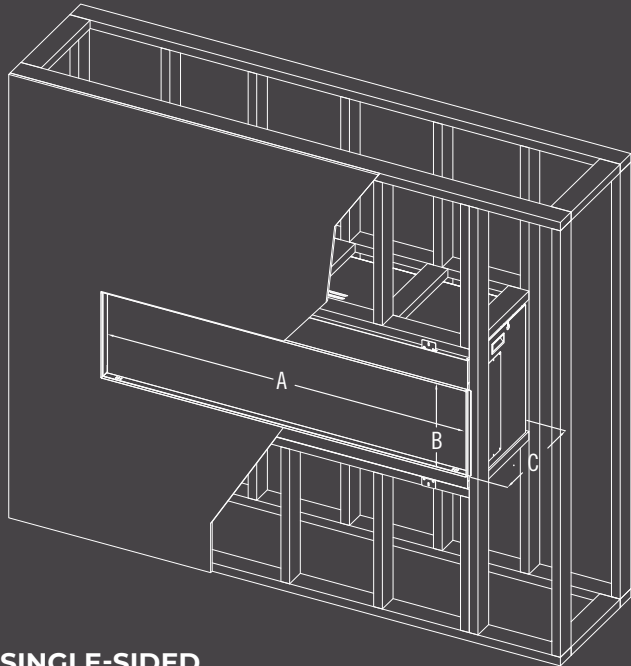

SINGLE-SIDED | Flush install in a flat wall. The fireplace becomes part of an architectural feature wall.

A modern living room featuring a dark, textured wall. A large, black, rectangular fireplace is installed in a corner, with the front and one side open. The fireplace is set within a white, minimalist cabinet structure. To the right of the fireplace, there is a built-in wooden shelf filled with books. In the foreground, a wooden coffee table with a glass top holds a small potted plant and a white container. The floor is covered with a grey and white patterned rug. A large window in the background shows a view of greenery outside.

COMPARISONS

**SINGLE-SIDED:
OSSEO X**

1 viewing surface
Flat wall install

**CORNER:
OSSEO X**

2 viewing surfaces
Partial wall install

**BAY (THREE-SIDED):
OSSEO X**

3 viewing surfaces
Bay wall install

FINISHING TOUCHES

SPECIFICATIONS & CLEARANCES

Built for the room you are designing.

SINGLE-SIDED

CORNER

BAY

INSTALLATIONS

Model	A	B	C
Single Side	63-1/2"	23-1/2"	19-1/2"
Corner	63-1/2"	23-1/2"	19-1/2"
Bay	63"	23-1/2"	19-1/2"