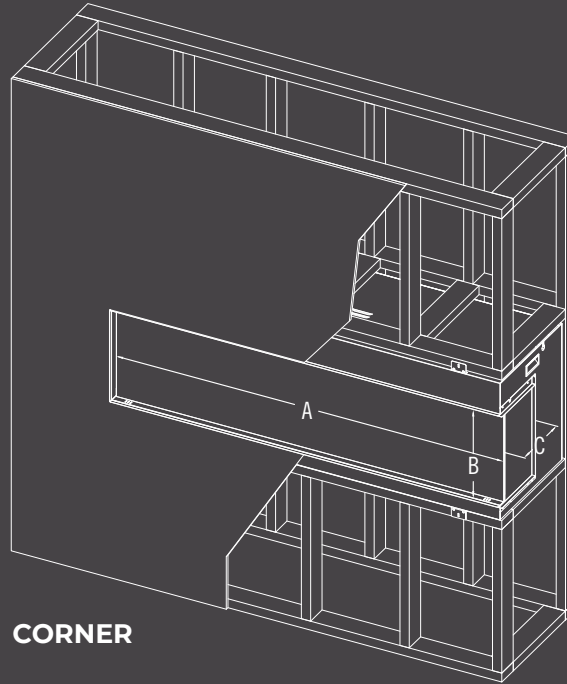

SPECIFICATIONS & CLEARANCES

Built for the room you are designing.

SINGLE-SIDED

CORNER

BAY

INSTALLATIONS

Model	A	B	C
Single Side	63-1/2"	23-1/2"	19-1/2"
Corner	63-1/2"	23-1/2"	19-1/2"
Bay	63"	23-1/2"	19-1/2"