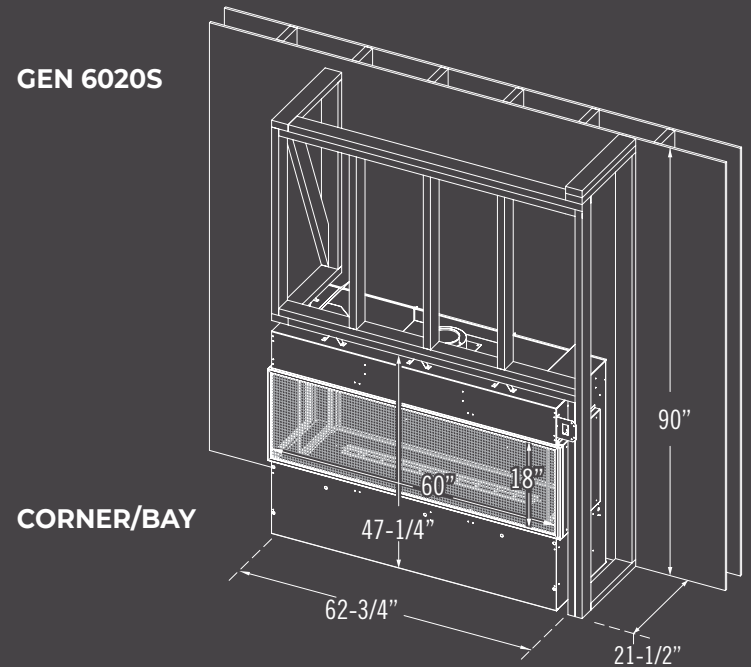

SPECIFICATIONS & CLEARANCES

SPECIFICATIONS & CLEARANCES

Four models. One series. Built for the room you are designing.

Model	GEN 6020S / GEN 6020		GEN 7220
DIMENSIONS			
Height	47-1/4"		47-3/4"
Width	60-1/4"		72-1/4"
Depth	21-1/2"		21-1/2"
Weight	435 lbs		535 lbs
Viewing Area	60" x 18-1/2"	60" x 20"	72" x 20"
PERFORMANCE			
BTU NG High / Low	50,000 / 27,000		63,500 / 34,000
BTU LP High / Low	50,000 / 26,000		62,000 / 31,000
P.4 NG/Propane	71.05% / 71.68%	71.05% / 71.68%	74.06% / 74.53%
Steady State	70.35% / 70.90%	70.35% / 70.90%	74.65% / 75.26%
AFUE	71.05% / 72.72%	71.05% / 72.72%	74.80% / 75.38%
Valve System	IPI		
FEATURES & OPTIONS			
Media Options	Weathered Log Set, Birch Log Set, Geometric Spheres		
Burner Media (Required)	Lava Rock, or Ice Glass Media	Ice Glass Media Included	Ice Glass Media Included
Black Glass Firebox Panels	Optional	Included	Included
Invisimesh Safety Screen	Required	N/A	N/A
Multi-color LED Lighting	N/A	Included	Included
Horizontal Power Vent	Optional		
Floor Air Intake	N/A	Required	Required