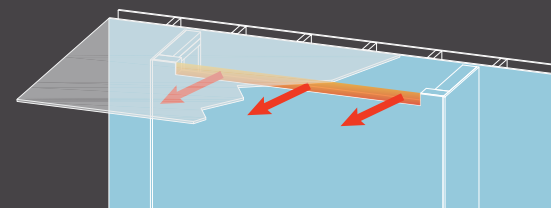

Front Vented Cavity