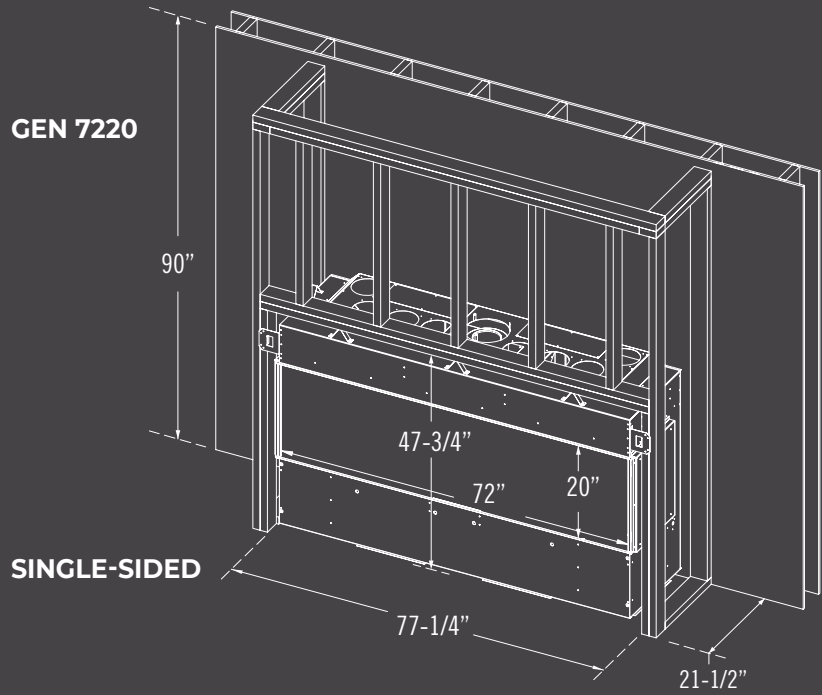

SPECIFICATIONS & CLEARANCES

SPECIFICATIONS & CLEARANCES

Four models. One series. Built for the room you are designing.

Model	GEN 6020S / GEN 6020		GEN 7220
DIMENSIONS			
Height	47-1/4"		47-3/4"
Width	60-1/4"		72-1/4"
Depth	21-1/2"		21-1/2"
Weight	435 lbs		535 lbs
Viewing Area	60" x 18-1/2"	60" x 20"	72" x 20"
PERFORMANCE			
BTU NG High / Low	50,000 / 27,000		63,500 / 34,000
BTU LP High / Low	50,000 / 26,000		62,000 / 31,000
P.4 NG/Propane	71.05% / 71.68%	71.05% / 71.68%	74.06% / 74.53%
Steady State	70.35% / 70.90%	70.35% / 70.90%	74.65% / 75.26%
AFUE	71.05% / 72.72%	71.05% / 72.72%	74.80% / 75.38%
Valve System	IPI		
FEATURES & OPTIONS			
Media Options	Weathered Log Set, Birch Log Set, Geometric Spheres		
Burner Media (Required)	Lava Rock, or Ice Glass Media	Ice Glass Media Included	Ice Glass Media Included
Black Glass Firebox Panels	Optional	Included	Included
Invisimesh Safety Screen	Required	N/A	N/A
Multi-color LED Lighting	N/A	Included	Included
Horizontal Power Vent	Optional		
Floor Air Intake	N/A	Required	Required