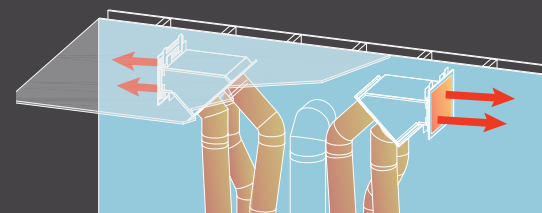

THREE WAYS TO INSTALL

Single-sided, Double-sided, or Bay. Configured to the architecture, not the other way around.

SINGLE-SIDED | Flush install in a flat wall. The fireplace becomes part of an architectural feature wall.

COMPARISONS

SINGLE-SIDED:

1 viewing surface
Flat wall install

CORNER:

2 viewing surfaces
Partial wall install

BAY (THREE-SIDED):

3 viewing surfaces
Bay wall install

SEE THE FIRE IN MOTION

DESIGNED TO LIVE WITH

Heat where you want it.

ENGINEERED FOR THE ROOMS ARCHITECTS BUILD. HEAT WHERE YOU WANT IT!

KZK APPLICATION | GEN 6020 installation

Front Vented Cavity

Side Plenum KZK

Front Plenum KZK

KOMFORT KONTROL

A single remote brings the fireplace to life. Adjust flame height. Set a thermostat. Move from a quiet evening to a full room of guests with one touch. RGBW LED Controller (6020 and 7220 Model Only).

Every Generation Series fireplace is engineered to direct heat where you want it. Choose from five heat management configurations to suit your room, your venting plan, and your lifestyle.