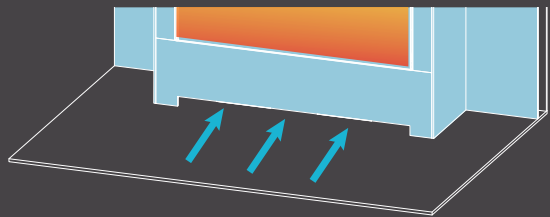

Front Intake | 6020 and 7220 Only