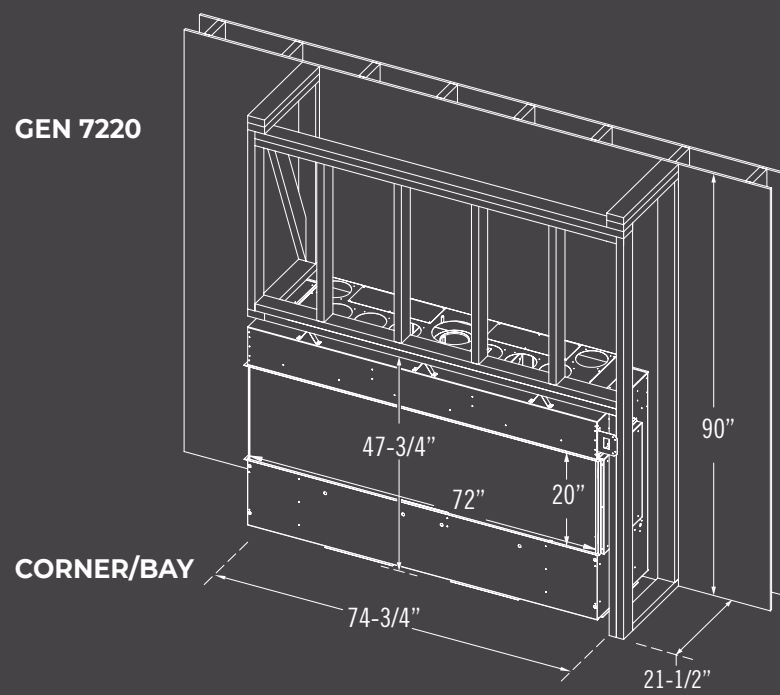

SPECIFICATIONS & CLEARANCES

SPECIFICATIONS & CLEARANCES

Four models. One series. Built for the room you are designing.

Model	GEN 6020S / GEN 6020		GEN 7220
DIMENSIONS			
Height	47-1/4"		47-3/4"
Width	60-1/4"		72-1/4"
Depth	21-1/2"		21-1/2"
Weight	435 lbs		535 lbs
Viewing Area	60" x 18-1/2"	60" x 20"	72" x 20"
PERFORMANCE			
BTU NG High / Low	50,000 / 27,000		63,500 / 34,000
BTU LP High / Low	50,000 / 26,000		62,000 / 31,000
P.4 NG/Propane	71.05% / 71.68%	71.05% / 71.68%	74.06% / 74.53%
Steady State	70.35% / 70.90%	70.35% / 70.90%	74.65% / 75.26%
AFUE	71.05% / 72.72%	71.05% / 72.72%	74.80% / 75.38%
Valve System	IPI		
FEATURES & OPTIONS			
Media Options	Weathered Log Set, Birch Log Set, Geometric Spheres		
Burner Media (Required)	Lava Rock, or Ice Glass Media	Ice Glass Media Included	Ice Glass Media Included
Black Glass Firebox Panels	Optional	Included	Included
Invisimesh Safety Screen	Required	N/A	N/A
Multi-color LED Lighting	N/A	Included	Included
Horizontal Power Vent	Optional		
Floor Air Intake	N/A	Required	Required