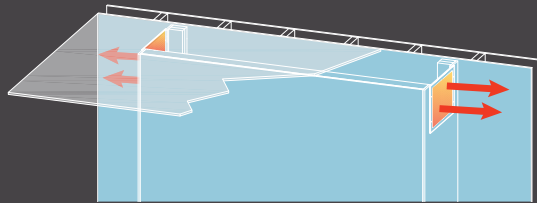

Side Vented Cavity with Grill