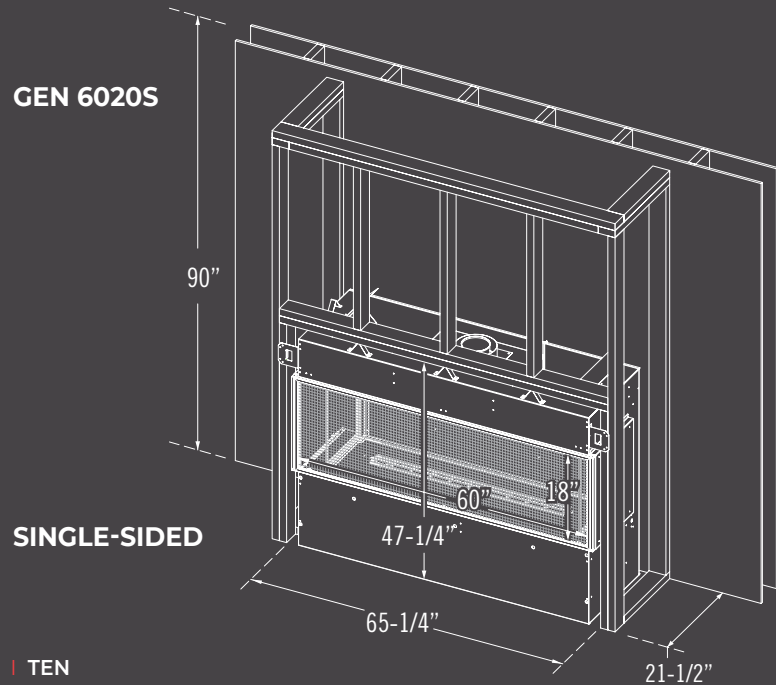

SPECIFICATIONS & CLEARANCES

SPECIFICATIONS & CLEARANCES

Four models. One series. Built for the room you are designing.

Model	GEN 6020S / GEN 6020		GEN 7220
DIMENSIONS			
Height	47-1/4"		47-3/4"
Width	60-1/4"		72-1/4"
Depth	21-1/2"		21-1/2"
Weight	435 lbs		535 lbs
Viewing Area	60" x 18-1/2"	60" x 20"	72" x 20"
PERFORMANCE			
BTU NG High / Low	50,000 / 27,000		63,500 / 34,000
BTU LP High / Low	50,000 / 26,000		62,000 / 31,000
P.4 NG/Propane	71.05% / 71.68%	71.05% / 71.68%	74.06% / 74.53%
Steady State	70.35% / 70.90%	70.35% / 70.90%	74.65% / 75.26%
AFUE	71.05% / 72.72%	71.05% / 72.72%	74.80% / 75.38%
Valve System	IPI		
FEATURES & OPTIONS			
Media Options	Weathered Log Set, Birch Log Set, Geometric Spheres		
Burner Media (Required)	Lava Rock, or Ice Glass Media	Ice Glass Media Included	Ice Glass Media Included
Black Glass Firebox Panels	Optional	Included	Included
Invisimesh Safety Screen	Required	N/A	N/A
Multi-color LED Lighting	N/A	Included	Included
Horizontal Power Vent	Optional		
Floor Air Intake	N/A	Required	Required