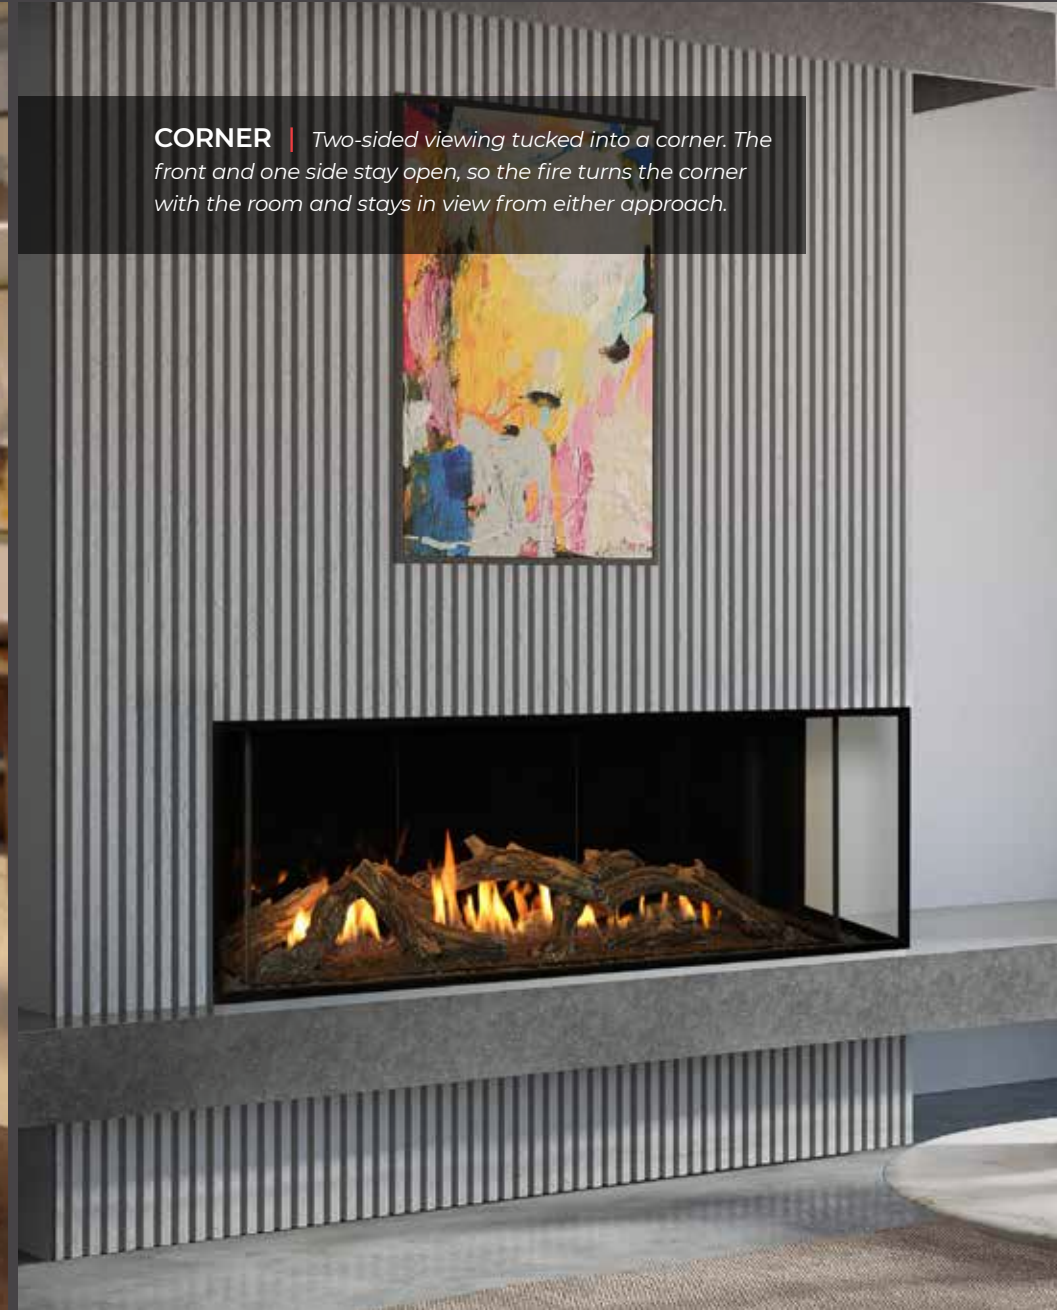

WEATHERED LOGS | *Cast from real fallen timber, hand-painted in our factory. Silvered gray bark, deep splits, and the worn grain of wood left to the elements.*

GEOMETRIC SPHERES | *Sculptural metal forms in black. Open spheres that frame and catch the flame.*

LAVA ROCK MEDIA | *Black volcanic rock burner bed. Natural broken texture for a darker, more organic register. Pairs with Birch Logs, Weathered Logs, Geometric Spheres, or stands on its own.*

ICE GLASS MEDIA | *Crushed clear glass that reflects and refracts the flame into bright, scattered light. A cool, contemporary register. Pairs with Birch Logs, Weathered Logs, Geometric Spheres, or stands on its own.*

THREE WAYS TO INSTALL

Single-sided, Double-sided, or Bay. Configured to the architecture, not the other way around.

SINGLE-SIDED | Flush install in a flat wall. The fireplace becomes part of an architectural feature wall.

CORNER | Two-sided viewing tucked into a corner. The front and one side stay open, so the fire turns the corner with the room and stays in view from either approach.

BAY | Three-sided viewing. Fire visible from three sides, the most dramatic configuration. The fireplace becomes the architectural pivot of an open plan.