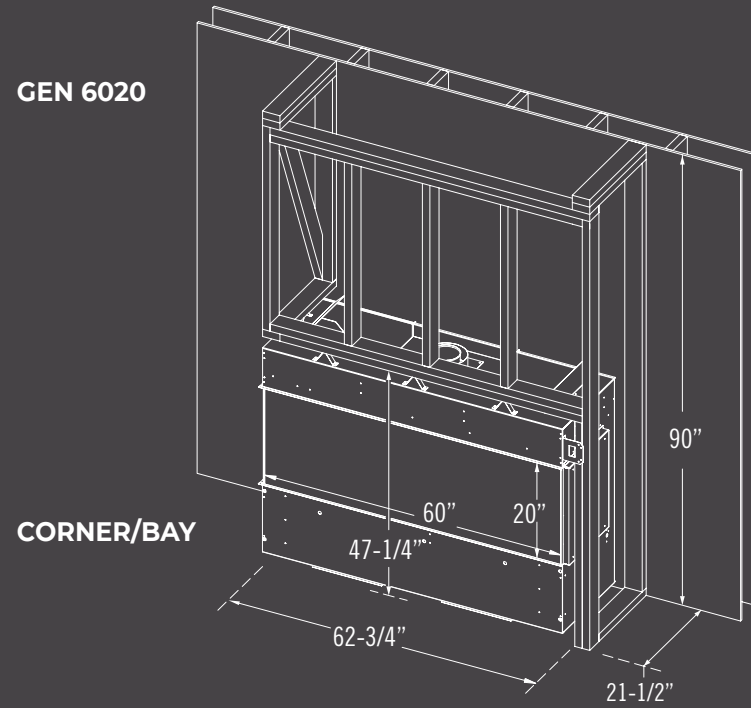

SPECIFICATIONS & CLEARANCES

SPECIFICATIONS & CLEARANCES

Four models. One series. Built for the room you are designing.

Model	GEN 6020S / GEN 6020		GEN 7220
DIMENSIONS			
Height	47-1/4"		47-3/4"
Width	60-1/4"		72-1/4"
Depth	21-1/2"		21-1/2"
Weight	435 lbs		535 lbs
Viewing Area	60" x 18-1/2"	60" x 20"	72" x 20"
PERFORMANCE			
BTU NG High / Low	50,000 / 27,000		63,500 / 34,000
BTU LP High / Low	50,000 / 26,000		62,000 / 31,000
P.4 NG/Propane	71.05% / 71.68%	71.05% / 71.68%	74.06% / 74.53%
Steady State	70.35% / 70.90%	70.35% / 70.90%	74.65% / 75.26%
AFUE	71.05% / 72.72%	71.05% / 72.72%	74.80% / 75.38%
Valve System	IPI		
FEATURES & OPTIONS			
Media Options	Weathered Log Set, Birch Log Set, Geometric Spheres		
Burner Media (Required)	Lava Rock, or Ice Glass Media	Ice Glass Media Included	Ice Glass Media Included
Black Glass Firebox Panels	Optional	Included	Included
Invisimesh Safety Screen	Required	N/A	N/A
Multi-color LED Lighting	N/A	Included	Included
Horizontal Power Vent	Optional		
Floor Air Intake	N/A	Required	Required