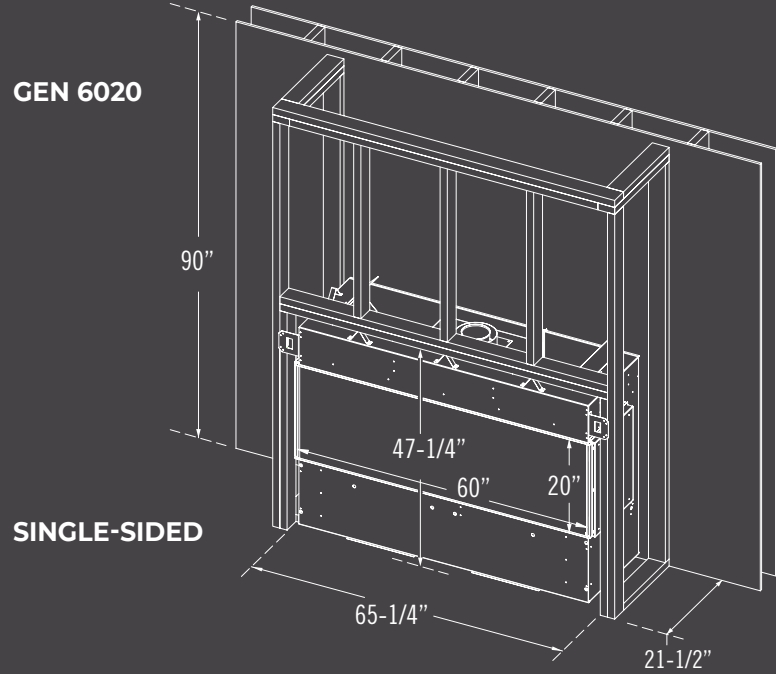

SPECIFICATIONS & CLEARANCES

SPECIFICATIONS & CLEARANCES

Four models. One series. Built for the room you are designing.

Model	GEN 6020S / GEN 6020		GEN 7220
DIMENSIONS			
Height	47-1/4"		47-3/4"
Width	60-1/4"		72-1/4"
Depth	21-1/2"		21-1/2"
Weight	435 lbs		535 lbs
Viewing Area	60" x 18-1/2"	60" x 20"	72" x 20"
PERFORMANCE			
BTU NG High / Low	50,000 / 27,000		63,500 / 34,000
BTU LP High / Low	50,000 / 26,000		62,000 / 31,000
P.4 NG/Propane	71.05% / 71.68%	71.05% / 71.68%	74.06% / 74.53%
Steady State	70.35% / 70.90%	70.35% / 70.90%	74.65% / 75.26%
AFUE	71.05% / 72.72%	71.05% / 72.72%	74.80% / 75.38%
Valve System	IPI		
FEATURES & OPTIONS			
Media Options	Weathered Log Set, Birch Log Set, Geometric Spheres		
Burner Media (Required)	Lava Rock, or Ice Glass Media	Ice Glass Media Included	Ice Glass Media Included
Black Glass Firebox Panels	Optional	Included	Included
Invisimesh Safety Screen	Required	N/A	N/A
Multi-color LED Lighting	N/A	Included	Included
Horizontal Power Vent	Optional		
Floor Air Intake	N/A	Required	Required