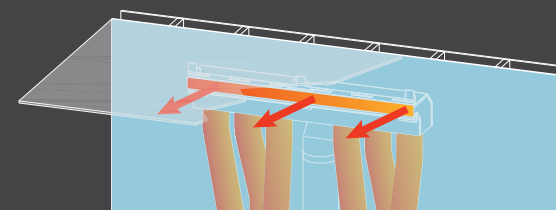

THREE WAYS TO INSTALL

Single-sided, Double-sided, or Bay. Configured to the architecture, not the other way around.

SINGLE-SIDED | Flush install in a flat wall. The fireplace becomes part of an architectural feature wall.

COMPARISONS

SINGLE-SIDED:

1 viewing surface
Flat wall install

CORNER:

2 viewing surfaces
Partial wall install

BAY (THREE-SIDED):

3 viewing surfaces
Bay wall install

SEE THE FIRE IN MOTION

DESIGNED TO LIVE WITH

Heat where you want it.

ENGINEERED FOR THE ROOMS ARCHITECTS BUILD. HEAT WHERE YOU WANT IT!

KZK APPLICATION | GEN 6020 installation

Front Vented Cavity

Side Plenum KZK

Front Plenum KZK

KOMFORT KONTROL

A single remote brings the fireplace to life. Adjust flame height. Set a thermostat. Move from a quiet evening to a full room of guests with one touch. RGBW LED Controller (6020 and 7220 Model Only).

Every Generation Series fireplace is engineered to direct heat where you want it. Choose from five heat management configurations to suit your room, your venting plan, and your lifestyle.