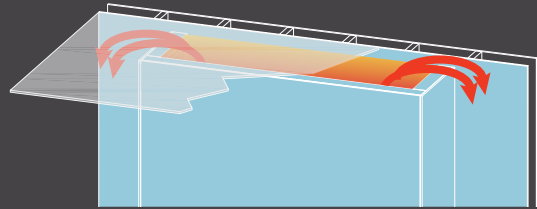

THREE WAYS TO INSTALL

Single-sided, Double-sided, or Bay. Configured to the architecture, not the other way around.

SINGLE-SIDED | Flush install in a flat wall. The fireplace becomes part of an architectural feature wall.

COMPARISONS

SINGLE-SIDED:

1 viewing surface
Flat wall install

CORNER:

2 viewing surfaces
Partial wall install

BAY (THREE-SIDED):

3 viewing surfaces
Bay wall install

SEE THE FIRE IN MOTION

DESIGNED TO LIVE WITH

Heat where you want it.

ENGINEERED FOR THE ROOMS ARCHITECTS BUILD. HEAT WHERE YOU WANT IT!

KZK APPLICATION | GEN 6020 installation

Front Vented Cavity

Side Plenum KZK

Front Plenum KZK

KOMFORT KONTROL

A single remote brings the fireplace to life. Adjust flame height. Set a thermostat. Move from a quiet evening to a full room of guests with one touch. RGBW LED Controller (6020 and 7220 Model Only).

Every Generation Series fireplace is engineered to direct heat where you want it. Choose from five heat management configurations to suit your room, your venting plan, and your lifestyle.