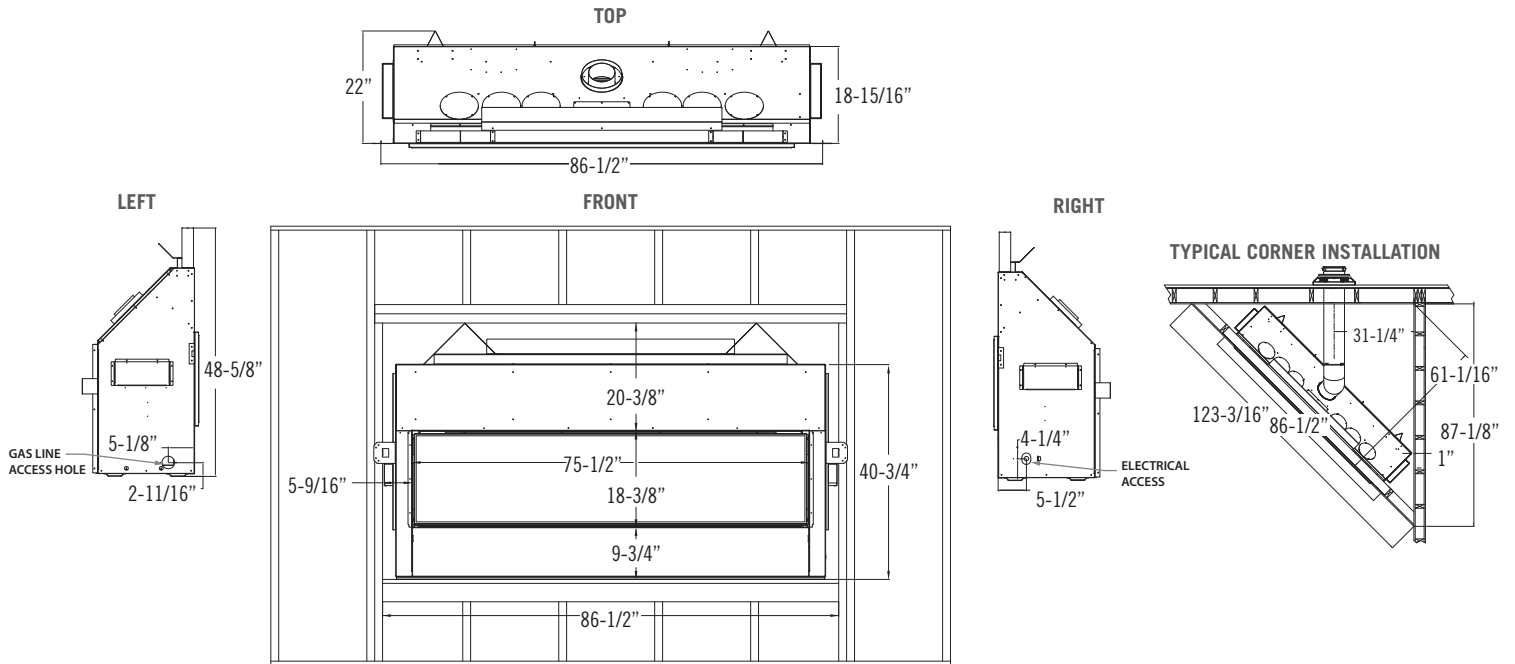

Callaway 72