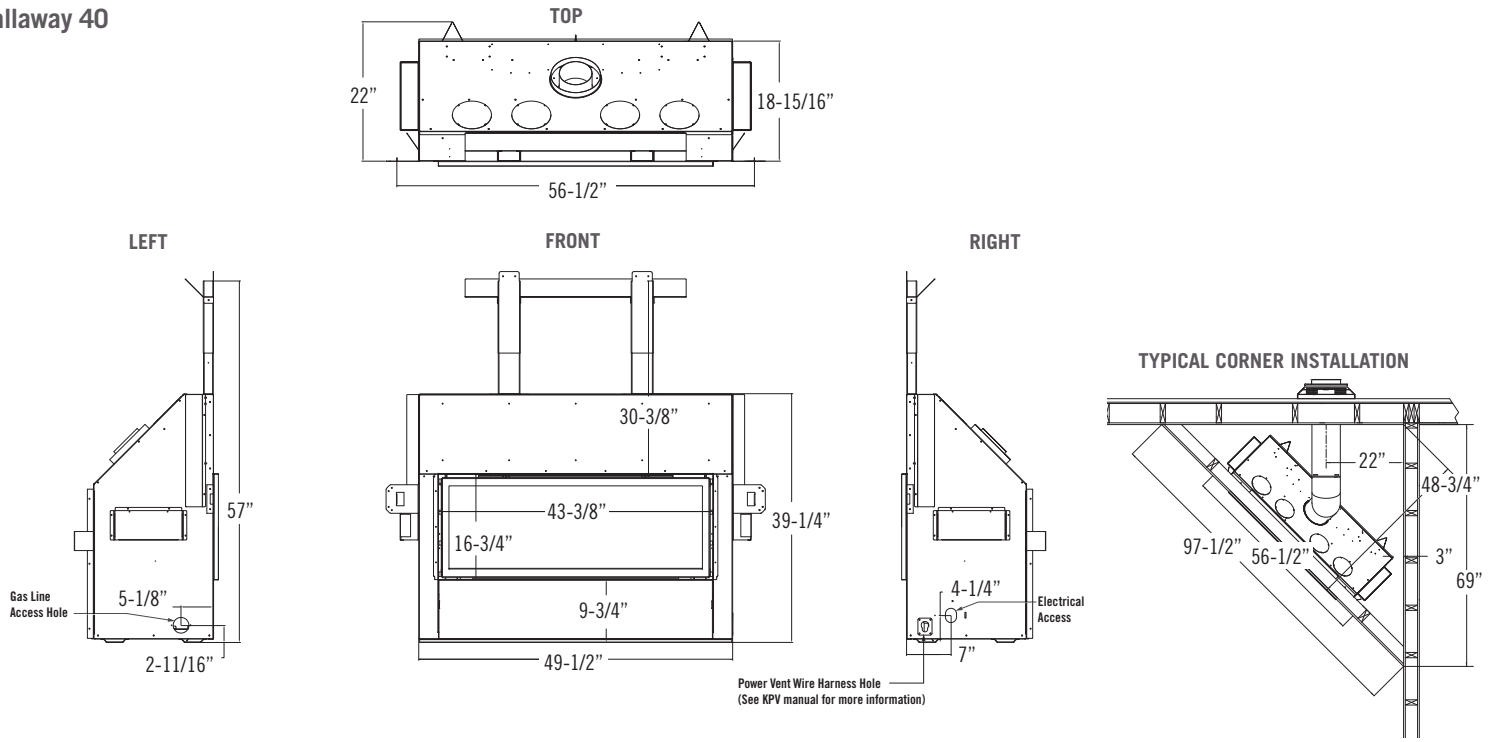

Callaway 40