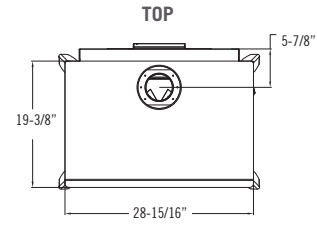

FREESTANDING SERIES

Specifications

Clearances

Model	Lakefield XL	Oakport
From appliance top corners to side wall	3"	1"
From appliance top to back wall	3"	5"
From appliance top to ceiling	36-1/4"	37-1/4"
From top of horizontal pipe surface to ceiling	2-1/4"	3-1/8"

Model	Lakefield XL	Oakport
Height	32"	26-3/4"
Width	30-13/16"	22-7/16"
Depth	20-11/16"	16-5/16"
Weight	207 lbs.	114 lbs.
Viewing Area	22" x 16"	11-1/8" x 16-9/16"
BTU NG High / Low	40,000 / 22,000	24,500 / 15,500
BTU LP High / Low	39,000 / 20,000	24,500 / 19,000
ENERGUIDE P.4 NG / LP	68.99% / 69.12%	71.71% / 75.58% 70.54% / 73.39%
Steady State NG / LP	72.17% / 72.82%	77.95% / 80.27%
AFUE % NG / LP	70.10% / 70.33%	75.95% / 77.73%
Valve System	IPI / MV	IPI / MV
Standard Base	Traditional Legs	Traditional Legs
Optional Refractory/Panels	Traditional Brick, Masonry, Black Glass	Black Glass
Fan Kit	L – Included MV – Optional	Optional
Screen Front	Required	Included

Features, Options & Specifications are subject to change.

Lakefield XL