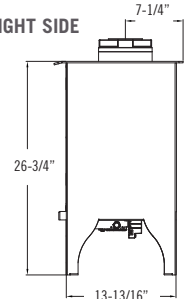

FREESTANDING SERIES

Specifications

Clearances

Model	Lakefield XL	Oakport
From appliance top corners to side wall	3"	1"
From appliance top to back wall	3"	5"
From appliance top to ceiling	36-1/4"	37-1/4"
From top of horizontal pipe surface to ceiling	2-1/4"	3-1/8"

Model	Lakefield XL	Oakport
Height	32"	26-3/4"
Width	30-13/16"	22-7/16"
Depth	20-11/16"	16-5/16"
Weight	207 lbs.	114 lbs.
Viewing Area	22" x 16"	11-1/8" x 16-9/16"
BTU NG High / Low	40,000 / 22,000	24,500 / 15,500
BTU LP High / Low	39,000 / 20,000	24,500 / 19,000
ENERGUIDE P.4 NG / LP	68.99% / 69.12%	71.71% / 75.58% 70.54% / 73.39%
Steady State NG / LP	72.17% / 72.82%	77.95% / 80.27%
AFUE % NG / LP	70.10% / 70.33%	75.95% / 77.73%
Valve System	IPI / MV	IPI / MV
Standard Base	Traditional Legs	Traditional Legs
Optional Refractory/Panels	Traditional Brick, Masonry, Black Glass	Black Glass
Fan Kit	L – Included MV – Optional	Optional
Screen Front	Required	Included

Features, Options & Specifications are subject to change.

Lakefield XL

LEFT SIDE

FRONT

RIGHT SIDE

Oakport

LEFT SIDE

FRONT

RIGHT SIDE

Remote Control

KOMFORT 8K

The Komfort 8K remote gives you the ability to bring comfort and green technology all together into your home. With the Komfort 8K remote, all you have to do is decide a comfortable set point temperature on your remote and when the room temperature gets closer to the point you desire, the Komfort 8K remote will turn the flames down accordingly! And with our zone heating, you can save energy and enjoy time in the room you use the most by just turning down the central heat, setting your Komfort 8K remote, and enjoy your time around the fireplace with friends, family, or just a good book! That way you'll get to have heat where and when you need it while saving energy and money with just a click of the Komfort 8K remote!