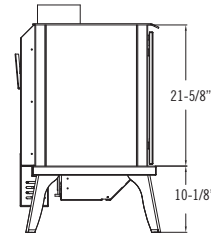

FREESTANDING SERIES

Specifications

Clearances

Model	Lakefield XL	Oakport
From appliance top corners to side wall	3"	1"
From appliance top to back wall	3"	5"
From appliance top to ceiling	36-1/4"	37-1/4"
From top of horizontal pipe surface to ceiling	2-1/4"	3-1/8"

Model	Lakefield XL	Oakport
Height	32"	26-3/4"
Width	30-13/16"	22-7/16"
Depth	20-11/16"	16-5/16"
Weight	207 lbs.	114 lbs.
Viewing Area	22" x 16"	11-1/8" x 16-9/16"
BTU NG High / Low	40,000 / 22,000	24,500 / 15,500
BTU LP High / Low	39,000 / 20,000	24,500 / 19,000
ENERGUIDE P.4 NG / LP	68.99% / 69.12%	71.71% / 75.58% 70.54% / 73.39%
Steady State NG / LP	72.17% / 72.82%	77.95% / 80.27%
AFUE % NG / LP	70.10% / 70.33%	75.95% / 77.73%
Valve System	IPI / MV	IPI / MV
Standard Base	Traditional Legs	Traditional Legs
Optional Refractory/Panels	Traditional Brick, Masonry, Black Glass	Black Glass
Fan Kit	L – Included MV – Optional	Optional
Screen Front	Required	Included

Features, Options & Specifications are subject to change.

Lakefield XL

LEFT SIDE

FRONT

RIGHT SIDE

Oakport

LEFT SIDE

FRONT

RIGHT SIDE

Remote Control

KOMFORT 8K

The Komfort 8K remote gives you the ability to bring comfort and green technology all together into your home. With the Komfort 8K remote, all you have to do is decide a comfortable set point temperature on your remote and when the room temperature gets closer to the point you desire, the Komfort 8K remote will turn the flames down accordingly! And with our zone heating, you can save energy and enjoy time in the room you use the most by just turning down the central heat, setting your Komfort 8K remote, and enjoy your time around the fireplace with friends, family, or just a good book! That way you'll get to have heat where and when you need it while saving energy and money with just a click of the Komfort 8K remote!