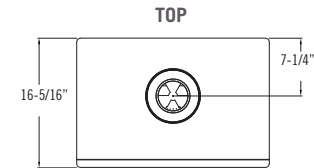

FREESTANDING SERIES

Specifications

Clearances

Model	Lakefield XL	Oakport
From appliance top corners to side wall	3"	1"
From appliance top to back wall	3"	5"
From appliance top to ceiling	36-1/4"	37-1/4"
From top of horizontal pipe surface to ceiling	2-1/4"	3-1/8"

Model	Lakefield XL	Oakport
Height	32"	26-3/4"
Width	30-13/16"	22-7/16"
Depth	20-11/16"	16-5/16"
Weight	207 lbs.	114 lbs.
Viewing Area	22" x 16"	11-1/8" x 16-9/16"
BTU NG High / Low	40,000 / 22,000	24,500 / 15,500
BTU LP High / Low	39,000 / 20,000	24,500 / 19,000
ENERGUIDE P.4 NG / LP	68.99% / 69.12%	71.71% / 75.58% 70.54% / 73.39%
Steady State NG / LP	72.17% / 72.82%	77.95% / 80.27%
AFUE % NG / LP	70.10% / 70.33%	75.95% / 77.73%
Valve System	IPI / MV	IPI / MV
Standard Base	Traditional Legs	Traditional Legs
Optional Refractory/Panels	Traditional Brick, Masonry, Black Glass	Black Glass
Fan Kit	L – Included MV – Optional	Optional
Screen Front	Required	Included

Features, Options & Specifications are subject to change.

Lakefield XL

LEFT SIDE

FRONT

RIGHT SIDE

Oakport

LEFT SIDE

FRONT

RIGHT SIDE

Remote Control

KOMFORT 8K

The Komfort 8K remote gives you the ability to bring comfort and green technology all together into your home. With the Komfort 8K remote, all you have to do is decide a comfortable set point temperature on your remote and when the room temperature gets closer to the point you desire, the Komfort 8K remote will turn the flames down accordingly! And with our zone heating, you can save energy and enjoy time in the room you use the most by just turning down the central heat, setting your Komfort 8K remote, and enjoy your time around the fireplace with friends, family, or just a good book! That way you'll get to have heat where and when you need it while saving energy and money with just a click of the Komfort 8K remote!