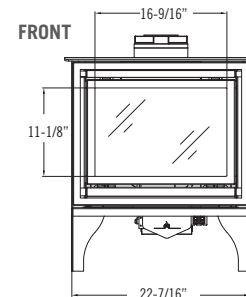

FREESTANDING SERIES

Specifications

Clearances

Model	Lakefield XL	Oakport
From appliance top corners to side wall	3"	1"
From appliance top to back wall	3"	5"
From appliance top to ceiling	36-1/4"	37-1/4"
From top of horizontal pipe surface to ceiling	2-1/4"	3-1/8"

Model	Lakefield XL	Oakport
Height	32"	26-3/4"
Width	30-13/16"	22-7/16"
Depth	20-11/16"	16-5/16"
Weight	207 lbs.	114 lbs.
Viewing Area	22" x 16"	11-1/8" x 16-9/16"
BTU NG High / Low	40,000 / 22,000	24,500 / 15,500
BTU LP High / Low	39,000 / 20,000	24,500 / 19,000
ENERGUIDE P.4 NG / LP	68.99% / 69.12%	71.71% / 75.58% 70.54% / 73.39%
Steady State NG / LP	72.17% / 72.82%	77.95% / 80.27%
AFUE % NG / LP	70.10% / 70.33%	75.95% / 77.73%
Valve System	IPI / MV	IPI / MV
Standard Base	Traditional Legs	Traditional Legs
Optional Refractory/Panels	Traditional Brick, Masonry, Black Glass	Black Glass
Fan Kit	L – Included MV – Optional	Optional
Screen Front	Required	Included

Features, Options & Specifications are subject to change.

Lakefield XL

LEFT SIDE

FRONT

RIGHT SIDE

Oakport

LEFT SIDE

FRONT

RIGHT SIDE

Remote Control

KOMFORT 8K

The Komfort 8K remote gives you the ability to bring comfort and green technology all together into your home. With the Komfort 8K remote, all you have to do is decide a comfortable set point temperature on your remote and when the room temperature gets closer to the point you desire, the Komfort 8K remote will turn the flames down accordingly! And with our zone heating, you can save energy and enjoy time in the room you use the most by just turning down the central heat, setting your Komfort 8K remote, and enjoy your time around the fireplace with friends, family, or just a good book! That way you'll get to have heat where and when you need it while saving energy and money with just a click of the Komfort 8K remote!