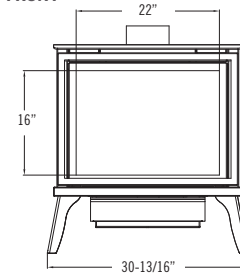

FREESTANDING SERIES

Specifications

Clearances

Model	Lakefield XL	Oakport
From appliance top corners to side wall	3"	1"
From appliance top to back wall	3"	5"
From appliance top to ceiling	36-1/4"	37-1/4"
From top of horizontal pipe surface to ceiling	2-1/4"	3-1/8"

Model	Lakefield XL	Oakport
Height	32"	26-3/4"
Width	30-13/16"	22-7/16"
Depth	20-11/16"	16-5/16"
Weight	207 lbs.	114 lbs.
Viewing Area	22" x 16"	11-1/8" x 16-9/16"
BTU NG High / Low	40,000 / 22,000	24,500 / 15,500
BTU LP High / Low	39,000 / 20,000	24,500 / 19,000
ENERGUIDE P.4 NG / LP	68.99% / 69.12%	71.71% / 75.58% 70.54% / 73.39%
Steady State NG / LP	72.17% / 72.82%	77.95% / 80.27%
AFUE % NG / LP	70.10% / 70.33%	75.95% / 77.73%
Valve System	IPI / MV	IPI / MV
Standard Base	Traditional Legs	Traditional Legs
Optional Refractory/Panels	Traditional Brick, Masonry, Black Glass	Black Glass
Fan Kit	L – Included MV – Optional	Optional
Screen Front	Required	Included

Features, Options & Specifications are subject to change.

Lakefield XL

LEFT SIDE

FRONT

RIGHT SIDE

Oakport

LEFT SIDE

FRONT

RIGHT SIDE

Remote Control

KOMFORT 8K

The Komfort 8K remote gives you the ability to bring comfort and green technology all together into your home. With the Komfort 8K remote, all you have to do is decide a comfortable set point temperature on your remote and when the room temperature gets closer to the point you desire, the Komfort 8K remote will turn the flames down accordingly! And with our zone heating, you can save energy and enjoy time in the room you use the most by just turning down the central heat, setting your Komfort 8K remote, and enjoy your time around the fireplace with friends, family, or just a good book! That way you'll get to have heat where and when you need it while saving energy and money with just a click of the Komfort 8K remote!