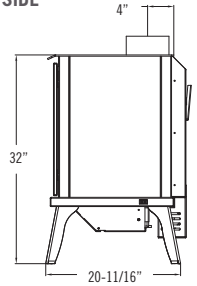

FREESTANDING SERIES

Specifications

Clearances

Model	Lakefield XL	Oakport
From appliance top corners to side wall	3"	1"
From appliance top to back wall	3"	5"
From appliance top to ceiling	36-1/4"	37-1/4"
From top of horizontal pipe surface to ceiling	2-1/4"	3-1/8"

Model	Lakefield XL	Oakport
Height	32"	26-3/4"
Width	30-13/16"	22-7/16"
Depth	20-11/16"	16-5/16"
Weight	207 lbs.	114 lbs.
Viewing Area	22" x 16"	11-1/8" x 16-9/16"
BTU NG High / Low	40,000 / 22,000	24,500 / 15,500
BTU LP High / Low	39,000 / 20,000	24,500 / 19,000
ENERGUIDE P.4 NG / LP	68.99% / 69.12%	71.71% / 75.58% 70.54% / 73.39%
Steady State NG / LP	72.17% / 72.82%	77.95% / 80.27%
AFUE % NG / LP	70.10% / 70.33%	75.95% / 77.73%
Valve System	IPI / MV	IPI / MV
Standard Base	Traditional Legs	Traditional Legs
Optional Refractory/Panels	Traditional Brick, Masonry, Black Glass	Black Glass
Fan Kit	L – Included MV – Optional	Optional
Screen Front	Required	Included

Features, Options & Specifications are subject to change.

Lakefield XL

LEFT SIDE

FRONT

RIGHT SIDE

Oakport

LEFT SIDE

FRONT

RIGHT SIDE

Remote Control

KOMFORT 8K

The Komfort 8K remote gives you the ability to bring comfort and green technology all together into your home. With the Komfort 8K remote, all you have to do is decide a comfortable set point temperature on your remote and when the room temperature gets closer to the point you desire, the Komfort 8K remote will turn the flames down accordingly! And with our zone heating, you can save energy and enjoy time in the room you use the most by just turning down the central heat, setting your Komfort 8K remote, and enjoy your time around the fireplace with friends, family, or just a good book! That way you'll get to have heat where and when you need it while saving energy and money with just a click of the Komfort 8K remote!