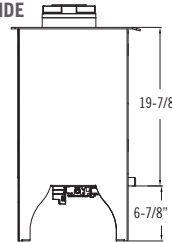

FREESTANDING SERIES

Specifications

Clearances

Model	Lakefield XL	Oakport
From appliance top corners to side wall	3"	1"
From appliance top to back wall	3"	5"
From appliance top to ceiling	36-1/4"	37-1/4"
From top of horizontal pipe surface to ceiling	2-1/4"	3-1/8"

Model	Lakefield XL	Oakport
Height	32"	26-3/4"
Width	30-13/16"	22-7/16"
Depth	20-11/16"	16-5/16"
Weight	207 lbs.	114 lbs.
Viewing Area	22" x 16"	11-1/8" x 16-9/16"
BTU NG High / Low	40,000 / 22,000	24,500 / 15,500
BTU LP High / Low	39,000 / 20,000	24,500 / 19,000
ENERGUIDE P.4 NG / LP	68.99% / 69.12%	71.71% / 75.58% 70.54% / 73.39%
Steady State NG / LP	72.17% / 72.82%	77.95% / 80.27%
AFUE % NG / LP	70.10% / 70.33%	75.95% / 77.73%
Valve System	IPI / MV	IPI / MV
Standard Base	Traditional Legs	Traditional Legs
Optional Refractory/Panels	Traditional Brick, Masonry, Black Glass	Black Glass
Fan Kit	L – Included MV – Optional	Optional
Screen Front	Required	Included

Features, Options & Specifications are subject to change.

Lakefield XL

LEFT SIDE

FRONT

RIGHT SIDE

Oakport

LEFT SIDE

FRONT

RIGHT SIDE

Remote Control

KOMFORT 8K

The Komfort 8K remote gives you the ability to bring comfort and green technology all together into your home. With the Komfort 8K remote, all you have to do is decide a comfortable set point temperature on your remote and when the room temperature gets closer to the point you desire, the Komfort 8K remote will turn the flames down accordingly! And with our zone heating, you can save energy and enjoy time in the room you use the most by just turning down the central heat, setting your Komfort 8K remote, and enjoy your time around the fireplace with friends, family, or just a good book! That way you'll get to have heat where and when you need it while saving energy and money with just a click of the Komfort 8K remote!