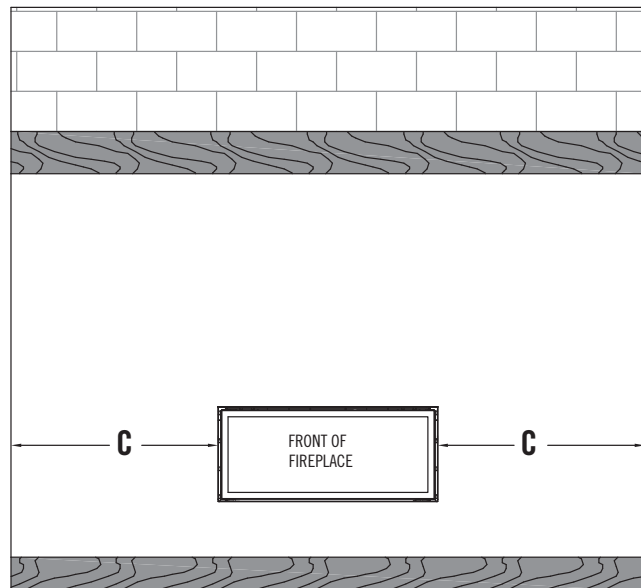

Features, Options & Specifications are subject to change.

Bayport 36

Outdoor Covered Fireplace Install

- Fireplace operation is approved from 40 degrees F to 110 degrees F
- All wiring connections shall be in accordance with outdoor requirements of NECA NFPA 70
- All clearances and requirements in your appliance manual must be adhered to

The overhang (A) must be a minimum of 1/2 or greater of the roofline elevation (B) above the base of the fireplace.

The width of the overhang to each side of the appliance (C) must be a minimum of 1/2 or greater of the roofline elevation (B) above the base of the fireplace.