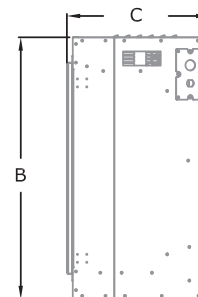

Osseo 60 with a Blue flame and Green ember bed

Osseo 34 with Orange flame, Orange Ember bed, River Rock, Traditional Logs with a Prairie screen front

OSSEO SERIES

Application Dimensions

Model	A	B	C	D	E	F	G	H
OSO-29	31-1/2"	20-1/8"	12"	15"	27-11/16"	28-3/4"	11-1/2"	19-7/16"
OSO-34	35-5/16"	24-1/8"	12"	19-1/4"	31-1/2"	32-9/16"	11-1/2"	23-1/2"

Model	A	B	C	D	E	F	G
OSO-45	47-7/8"	22-1/4"	12"	16-3/8"	45"	41-1/2"	11-1/2"
OSO-60	62-7/8"	22-1/4"	12"	16-3/8"	60"	56-1/2"	11-1/2"

OSSEO SERIES

Specifications

Model	Osseo 29 Insert	Osseo 34 Insert	Osseo 45 Linear	Osseo 60 Linear
Height	19-7/16"	23-1/2"	22-1/4"	22-1/4"
Width	28-3/4"	32-9/16"	47-7/8"	62-7/8"
Back Width	28-3/4"	32-9/16"	41-1/2"	56-1/2"
Depth	11-1/2"	11-1/2"	11-1/2"	11-1/2"
Weight	64 lbs.	76 lbs.	109 lbs.	137 lbs.
Viewing Area	15" x 27-11/6"	19-1/4" x 31-1/2"	16-3/8" x 45"	16-3/8" x 60"
BTU	5,000	5,000	5,000	5,000
Heater	Two Stage (Hi/Lo) with Blower			
Electrical	Plug in or hardwired 120V with Energy Saving LED light kits			
Timer	Minimum: 30 Mins Maximum: 8 Hours			
Rear Flame Options	Orange, Blue, Orange/Blue Mixed			
Ember Bed Light Options	Red, Ember, Orange, Yellow, Green, Sea Breeze, Blue, Purple, Pink, Magenta, White, Multi-Color Changing			
Included Media	Small Crystals, Large Crystals, River Rock			
Optional Media	Driftwood, Traditional Logs, Lava Rock			
Remote	Included			
Rectangle Surround	Overlay Front Included	Overlay Front Included	Overlay Front Included	Overlay Front Included
Optional Rectangle Surrounds	Chaska 29 Fronts	Chaska 34 Fronts	N/A	N/A