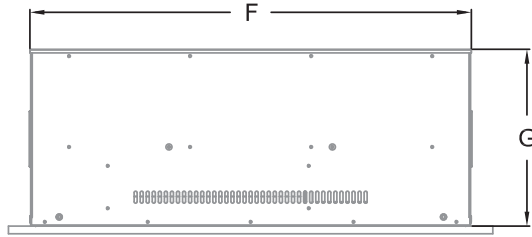

Osseo 60 with a Blue flame and Green ember bed

Osseo 34 with Orange flame, Orange Ember bed, River Rock, Traditional Logs with a Prairie screen front

OSSEO SERIES

Application Dimensions

Model	A	B	C	D	E	F	G	H
OSO-29	31-1/2"	20-1/8"	12"	15"	27-11/16"	28-3/4"	11-1/2"	19-7/16"
OSO-34	35-5/16"	24-1/8"	12"	19-1/4"	31-1/2"	32-9/16"	11-1/2"	23-1/2"

Model	A	B	C	D	E	F	G
OSO-45	47-7/8"	22-1/4"	12"	16-3/8"	45"	41-1/2"	11-1/2"
OSO-60	62-7/8"	22-1/4"	12"	16-3/8"	60"	56-1/2"	11-1/2"

OSSEO SERIES

Specifications

Model	Osseo 29 Insert	Osseo 34 Insert	Osseo 45 Linear	Osseo 60 Linear
Height	19-7/16"	23-1/2"	22-1/4"	22-1/4"
Width	28-3/4"	32-9/16"	47-7/8"	62-7/8"
Back Width	28-3/4"	32-9/16"	41-1/2"	56-1/2"
Depth	11-1/2"	11-1/2"	11-1/2"	11-1/2"
Weight	64 lbs.	76 lbs.	109 lbs.	137 lbs.
Viewing Area	15" x 27-11/6"	19-1/4" x 31-1/2"	16-3/8" x 45"	16-3/8" x 60"
BTU	5,000	5,000	5,000	5,000
Heater	Two Stage (Hi/Lo) with Blower			
Electrical	Plug in or hardwired 120V with Energy Saving LED light kits			
Timer	Minimum: 30 Mins Maximum: 8 Hours			
Rear Flame Options	Orange, Blue, Orange/Blue Mixed			
Ember Bed Light Options	Red, Ember, Orange, Yellow, Green, Sea Breeze, Blue, Purple, Pink, Magenta, White, Multi-Color Changing			
Included Media	Small Crystals, Large Crystals, River Rock			
Optional Media	Driftwood, Traditional Logs, Lava Rock			
Remote	Included			
Rectangle Surround	Overlay Front Included	Overlay Front Included	Overlay Front Included	Overlay Front Included
Optional Rectangle Surrounds	Chaska 29 Fronts	Chaska 34 Fronts	N/A	N/A