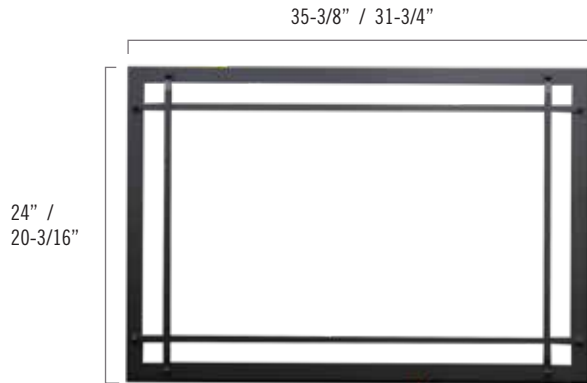

Prairie Screen Front
Screen Front available in Black