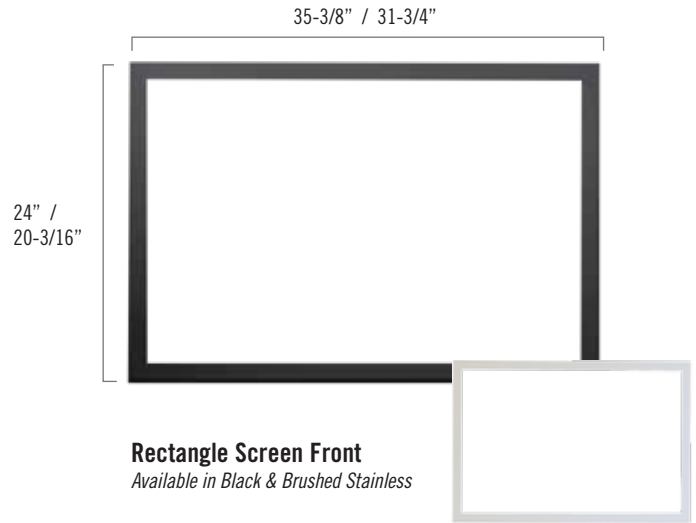

QUALITY FIREPLACES FOR LIFE.

KOZY HEAT
FIREPLACES

OSSEO SERIES

Screen Fronts

Osseo 29 & 34 Insert/Built-Ins are capable of using Chaska Series Shrouds and Fronts

Standard Surround
Included

Rectangle Screen Front
Available in Black & Brushed Stainless

Model	A	B	C	D	E	F	G
OSO-45	47-7/8"	22-1/4"	12"	16-3/8"	45"	41-1/2"	11-1/2"
OSO-60	62-7/8"	22-1/4"	12"	16-3/8"	60"	56-1/2"	11-1/2"

OSSEO SERIES

Specifications

Model	Osseo 29 Insert	Osseo 34 Insert	Osseo 45 Linear	Osseo 60 Linear
Height	19-7/16"	23-1/2"	22-1/4"	22-1/4"
Width	28-3/4"	32-9/16"	47-7/8"	62-7/8"
Back Width	28-3/4"	32-9/16"	41-1/2"	56-1/2"
Depth	11-1/2"	11-1/2"	11-1/2"	11-1/2"
Weight	64 lbs.	76 lbs.	109 lbs.	137 lbs.
Viewing Area	15" x 27-11/6"	19-1/4" x 31-1/2"	16-3/8" x 45"	16-3/8" x 60"
BTU	5,000	5,000	5,000	5,000
Heater	Two Stage (Hi/Lo) with Blower			
Electrical	Plug in or hardwired 120V with Energy Saving LED light kits			
Timer	Minimum: 30 Mins Maximum: 8 Hours			
Rear Flame Options	Orange, Blue, Orange/Blue Mixed			
Ember Bed Light Options	Red, Ember, Orange, Yellow, Green, Sea Breeze, Blue, Purple, Pink, Magenta, White, Multi-Color Changing			
Included Media	Small Crystals, Large Crystals, River Rock			
Optional Media	Driftwood, Traditional Logs, Lava Rock			
Remote	Included			
Rectangle Surround	Overlay Front Included	Overlay Front Included	Overlay Front Included	Overlay Front Included
Optional Rectangle Surrounds	Chaska 29 Fronts	Chaska 34 Fronts	N/A	N/A