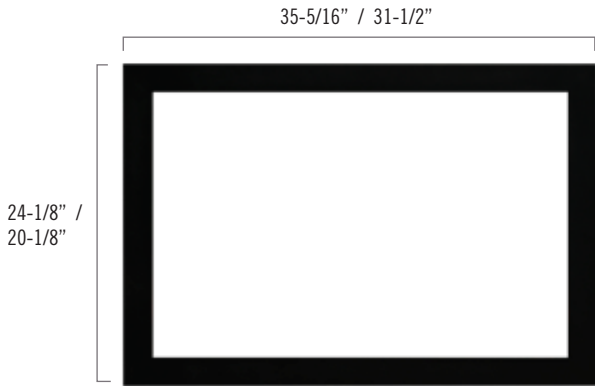

OSSEO SERIES

Screen Fronts

Osseo 29 & 34 Insert/Built-Ins are capable of using Chaska Series Shrouds and Fronts

Standard Surround
Included