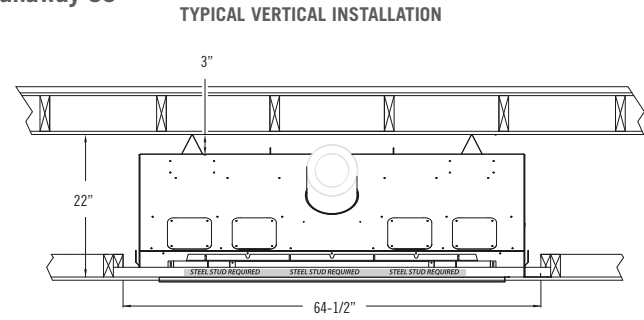

Model	Callaway 50
Height	39"
Width	59-1/2"
Depth	18-15/16"
Weight	293 lbs
Viewing Area	49-7/8" x 13-3/8"
BTU NG High / Low	35,500 / 18,500
BTU LP High / Low	35,000 / 18,000
Efficiencies NG / LP	72.59% / 70.45%
ENERGUIDE P.4	73.49% / 72.74%
Valve System	IPI
Optional Media Options	Traditional Logs, Beach Accent Kit, Rock Accent Kit
Optional Refractory	Enamel Panels, Black Glass, Chicago Brick, LedgeStone
Ceramic Glass	Standard
Burner Media (Required)	Reflective Crushed Glass, Lava Rock
Optional Perimeter Media	Reflective Crushed Glass, Lava Rock, Black Sand, Vermiculite, Enamel Panel, Black Glass Panel
Komfort Zone Kit	Optional
Fan Kit	Optional
Screen Front	Included

Features, Options & Specifications are subject to change.

Clearances

Model	Without Komfort Zone Kit
From appliance top stand-off brackets	3-1/2" / 89mm
From appliance left & right stand-off brackets	0"
From appliance back stand-off brackets	0"
From appliance corners	3" / 76mm
From appliance front	36" / 914mm
Appliance sides to adjacent sidewall	3" / 76mm
Fireplace finishing edge to 3/4" (19mm) trim	18" / 457mm
Mantle 6" (152mm) deep from fireplace finishing edge	21-1/2" / 545mm
Mantle 6" (152mm) deep from fireplace enclosure floor	48" / 1219mm
Minimum height of fireplace enclosure	48" / 1219mm

Callaway 50