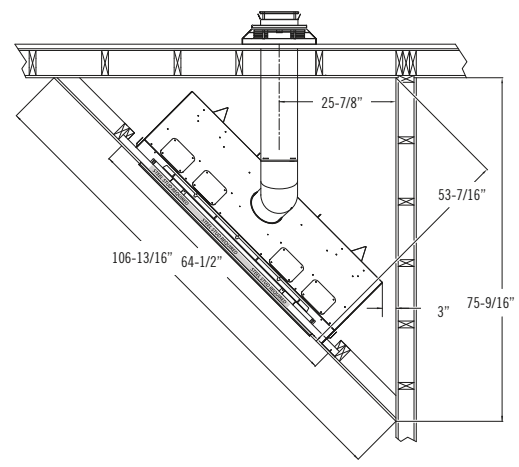

TYPICAL CORNER INSTALLATION

Vent System Approval & Requirements

This appliance is equipped for use with a 5" exhaust by 8" air intake co-axial vent pipe system. Vent reduction from 5" exhaust to a 4" exhaust may be used for a vertical and horizontal vent runs using the listed reducer from the approved vent manufacture.

Horizontal & Vertical Terminations

- American Metal™ Products (Ameri-Vent)
- BDM™
- ICC™
- Metal Fab™
- Olympia Chimney Supply, Inc.
- Security™
- Selkirk Metalbestos™
- Simpson Dura-Vent™ DV-PRO Pipe
- Kozy Heat #800 Series Flexible Direct Vent System (horizontal terminations only)

IMPORTANT: Kozy Heat's #800-WPT series, or a wall thimble products that comply with the required 3" (76mm) top clearance to combustibles, must be installed for all horizontal vent runs that pass through interior or exterior walls. These wall thimble products may be insulated using unfaced insulation products listed as noncombustible per ASTM E 136.

Flame height and appearance will vary depending upon venting configuration and the type of fuel used.

Elbows: For each additional 90° used after the first elbow, 3' must be subtracted from maximum venting allowed. For each 45° elbow used, 1-1/2' must be subtracted from the maximum venting allowed. (2) 45° may be used in place of (1) 90° elbow.

Horizontal Terminations

Minimum: 45° elbow + 6" + Termination Cap
Maximum: 45° elbow + 24" + Termination Cap

Vertical Terminations

Minimum: 3' + termination cap
Maximum: 50' + termination cap

Horizontal/Vertical Combo:

Please refer to the venting chart in the installation manual.

Burn Videos

Each unit factory tested

Refer to the installation manuals for complete installation & venting requirements. See additional mantel clearance configurations in the installation manual.

In order to continually provide the highest quality product available, features/options, specifications & dimensions are subject to change. Refer to the unit installation manual for complete installation instructions. Installation must conform with local building codes. **In some regions it may be possible that this appliance qualifies for an energy rebate. See your local dealer for details regarding promotions and qualifications.**

Product Line:

For complete information on the Kozy Heat product line, please contact us at:

FOR CALIFORNIA RESIDENTS ONLY

California Proposition 65 Warning

WARNING: This product can expose you to chemicals including Carbon Monoxide, that is an externally vented by-product of fuel combustion, which is [are] known to the State of California to cause birth defects or other reproductive harm. For more information, visit www.P65Warnings.ca.gov.

Manufactured by Hussong Mfg. Co., Inc.
204 Industrial Park Drive, Lakefield, MN 56150
Phone 1-800-253-4904 www.kozyheat.com