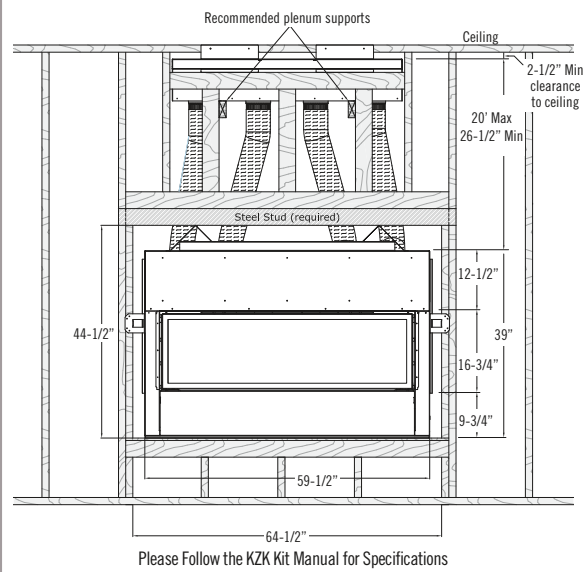

Optional Komfort Zone Kit

Please Follow the KZK Kit Manual for Specifications