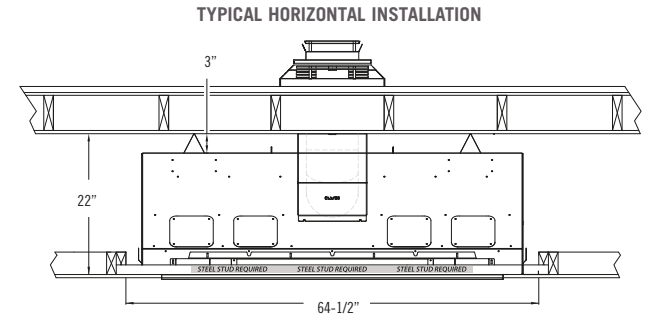

Model	Callaway 50
Height	39"
Width	59-1/2"
Depth	18-15/16"
Weight	293 lbs
Viewing Area	49-7/8" x 13-3/8"
BTU NG High / Low	35,500 / 18,500
BTU LP High / Low	35,000 / 18,000
Efficiencies NG / LP	72.59% / 70.45%
ENERGUIDE P.4	73.49% / 72.74%
Valve System	IPI
Optional Media Options	Traditional Logs, Beach Accent Kit, Rock Accent Kit
Optional Refractory	Enamel Panels, Black Glass, Chicago Brick, LedgeStone
Ceramic Glass	Standard
Burner Media (Required)	Reflective Crushed Glass, Lava Rock
Optional Perimeter Media	Reflective Crushed Glass, Lava Rock, Black Sand, Vermiculite, Enamel Panel, Black Glass Panel
Komfort Zone Kit	Optional
Fan Kit	Optional
Screen Front	Included

Features, Options & Specifications are subject to change.

Clearances

Model	Without Komfort Zone Kit
From appliance top stand-off brackets	3-1/2" / 89mm
From appliance left & right stand-off brackets	0"
From appliance back stand-off brackets	0"
From appliance corners	3" / 76mm
From appliance front	36" / 914mm
Appliance sides to adjacent sidewall	3" / 76mm
Fireplace finishing edge to 3/4" (19mm) trim	18" / 457mm
Mantle 6" (152mm) deep from fireplace finishing edge	21-1/2" / 545mm
Mantle 6" (152mm) deep from fireplace enclosure floor	48" / 1219mm
Minimum height of fireplace enclosure	48" / 1219mm

Callaway 50