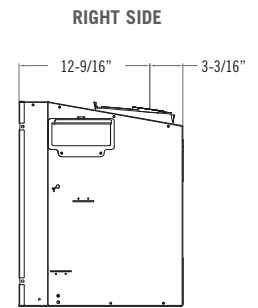

Fireplace brochures are for advertising purposes only. Refer to the specific fireplace manual for installation.

Model	Roosevelt 34	Roosevelt 29
Height	23-3/4"	19-7/8"
Front Width	33-7/8"	29-5/8"
Back Width	24"	20-1/16"
Depth	16-3/8"	16"
Weight	145 lbs	125 lbs
Viewing Area	28-3/8" x 20"	25-1/8" x 15-1/2"
BTU NG High / Low	40,000 / 10,000	30,000 / 10,000
BTU LP High / Low	40,000 / 10,000	30,000 / 10,000
ENERGUIDE P.4 NG / LP	70.68% / 70.05%	70.09% / 70.42%
STEADY STATE NG / LP	73.63% / 73.45%	74.96% / 75.85%
AFUE% NG / LP	73.05% / 72.81%	74.35% / 68.56%
Valve System	IPI	IPI
Media Options	Traditional Logs, Birch Logs & Beach Accent Kit	Traditional Logs, Birch Logs & Beach Accent Kit
Refractory Options <i>(Required for Installation)</i>	Rustic Brick, Chicago Brick, Ledgestone, Herringbone, Enamel Panels, Black Glass Panels	Rustic Brick, Chicago Brick, Ledgestone, Herringbone, Enamel Panels, Black Glass Panels
Rear Split Flow Burner	Standard	Standard
Ember Bed Light Kit	Standard	Standard
Fan Kit	Standard	Standard
Screen Front	Required	Required

Features, Options & Specifications are subject to change.

Roosevelt 34

Roosevelt 29

Clearances to Combustibles

For Roosevelt 34 & Roosevelt 29

Clearances

Model	Roosevelt 34	Roosevelt 29
From insert to combustible	Refer to the Manual	Refer to the Manual
From insert to combustible side wall	4"	4"
Mantel 9" deep from top of insert	10"	8-1/4"