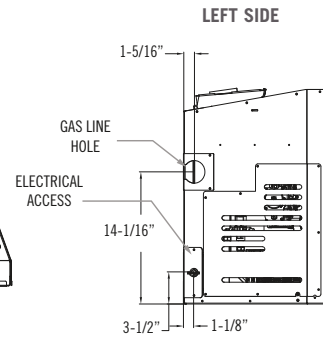

SPECIFICATIONS

Fireplace brochures are for advertising purposes only. Refer to the specific fireplace manual for installation.

Model	Roosevelt 34	Roosevelt 29
Height	23-3/4"	19-7/8"
Front Width	33-7/8"	29-5/8"
Back Width	24"	20-1/16"
Depth	16-3/8"	16"
Weight	145 lbs	125 lbs
Viewing Area	28-3/8" x 20"	25-1/8" x 15-1/2"
BTU NG High / Low	40,000 / 10,000	30,000 / 10,000
BTU LP High / Low	40,000 / 10,000	30,000 / 10,000
ENERGUIDE P.4 NG / LP	70.68% / 70.05%	70.09% / 70.42%
STEADY STATE NG / LP	73.63% / 73.45%	74.96% / 75.85%
AFUE% NG / LP	73.05% / 72.81%	74.35% / 68.56%
Valve System	IPI	IPI
Media Options	Traditional Logs, Birch Logs & Beach Accent Kit	Traditional Logs, Birch Logs & Beach Accent Kit
Refractory Options <i>(Required for Installation)</i>	Rustic Brick, Chicago Brick, Ledgestone, Herringbone, Enamel Panels, Black Glass Panels	Rustic Brick, Chicago Brick, Ledgestone, Herringbone, Enamel Panels, Black Glass Panels
Rear Split Flow Burner	Standard	Standard
Ember Bed Light Kit	Standard	Standard
Fan Kit	Standard	Standard
Screen Front	Required	Required

Features, Options & Specifications are subject to change.

Roosevelt 34