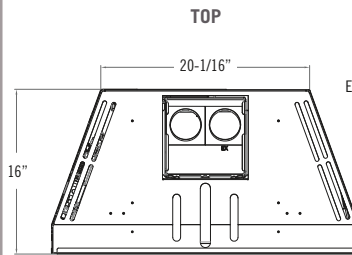

Fireplace brochures are for advertising purposes only. Refer to the specific fireplace manual for installation.

Model	Roosevelt 34	Roosevelt 29
Height	23-3/4"	19-7/8"
Front Width	33-7/8"	29-5/8"
Back Width	24"	20-1/16"
Depth	16-3/8"	16"
Weight	145 lbs	125 lbs
Viewing Area	28-3/8" x 20"	25-1/8" x 15-1/2"
BTU NG High / Low	40,000 / 10,000	30,000 / 10,000
BTU LP High / Low	40,000 / 10,000	30,000 / 10,000
ENERGUIDE P.4 NG / LP	70.68% / 70.05%	70.09% / 70.42%
STEADY STATE NG / LP	73.63% / 73.45%	74.96% / 75.85%
AFUE% NG / LP	73.05% / 72.81%	74.35% / 68.56%
Valve System	IPI	IPI
Media Options	Traditional Logs, Birch Logs & Beach Accent Kit	Traditional Logs, Birch Logs & Beach Accent Kit
Refractory Options <i>(Required for Installation)</i>	Rustic Brick, Chicago Brick, Ledgestone, Herringbone, Enamel Panels, Black Glass Panels	Rustic Brick, Chicago Brick, Ledgestone, Herringbone, Enamel Panels, Black Glass Panels
Rear Split Flow Burner	Standard	Standard
Ember Bed Light Kit	Standard	Standard
Fan Kit	Standard	Standard
Screen Front	Required	Required

Features, Options & Specifications are subject to change.

Roosevelt 34

Roosevelt 29

Clearances to Combustibles

For Roosevelt 34 & Roosevelt 29

Clearances

Model	Roosevelt 34	Roosevelt 29
From insert to combustible	Refer to the Manual	Refer to the Manual
From insert to combustible side wall	4"	4"
Mantel 9" deep from top of insert	10"	8-1/4"