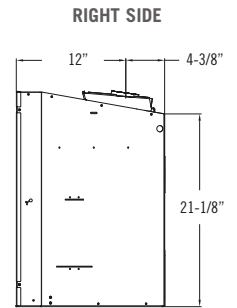

SPECIFICATIONS

Fireplace brochures are for advertising purposes only. Refer to the specific fireplace manual for installation.

Model	Roosevelt 34	Roosevelt 29
Height	23-3/4"	19-7/8"
Front Width	33-7/8"	29-5/8"
Back Width	24"	20-1/16"
Depth	16-3/8"	16"
Weight	145 lbs	125 lbs
Viewing Area	28-3/8" x 20"	25-1/8" x 15-1/2"
BTU NG High / Low	40,000 / 10,000	30,000 / 10,000
BTU LP High / Low	40,000 / 10,000	30,000 / 10,000
ENERGUIDE P.4 NG / LP	70.68% / 70.05%	70.09% / 70.42%
STEADY STATE NG / LP	73.63% / 73.45%	74.96% / 75.85%
AFUE% NG / LP	73.05% / 72.81%	74.35% / 68.56%
Valve System	IPI	IPI
Media Options	Traditional Logs, Birch Logs & Beach Accent Kit	Traditional Logs, Birch Logs & Beach Accent Kit
Refractory Options <i>(Required for Installation)</i>	Rustic Brick, Chicago Brick, Ledgestone, Herringbone, Enamel Panels, Black Glass Panels	Rustic Brick, Chicago Brick, Ledgestone, Herringbone, Enamel Panels, Black Glass Panels
Rear Split Flow Burner	Standard	Standard
Ember Bed Light Kit	Standard	Standard
Fan Kit	Standard	Standard
Screen Front	Required	Required

Features, Options & Specifications are subject to change.

Roosevelt 34