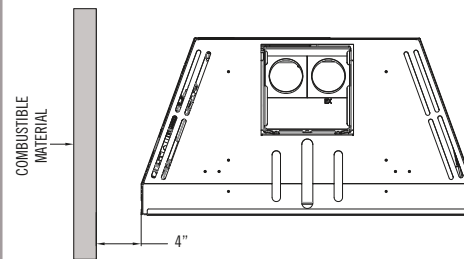

Fireplace brochures are for advertising purposes only. Refer to the specific fireplace manual for installation.

Model	Roosevelt 34	Roosevelt 29
Height	23-3/4"	19-7/8"
Front Width	33-7/8"	29-5/8"
Back Width	24"	20-1/16"
Depth	16-3/8"	16"
Weight	145 lbs	125 lbs
Viewing Area	28-3/8" x 20"	25-1/8" x 15-1/2"
BTU NG High / Low	40,000 / 10,000	30,000 / 10,000
BTU LP High / Low	40,000 / 10,000	30,000 / 10,000
ENERGUIDE P.4 NG / LP	70.68% / 70.05%	70.09% / 70.42%
STEADY STATE NG / LP	73.63% / 73.45%	74.96% / 75.85%
AFUE% NG / LP	73.05% / 72.81%	74.35% / 68.56%
Valve System	IPI	IPI
Media Options	Traditional Logs, Birch Logs & Beach Accent Kit	Traditional Logs, Birch Logs & Beach Accent Kit
Refractory Options <i>(Required for Installation)</i>	Rustic Brick, Chicago Brick, Ledgestone, Herringbone, Enamel Panels, Black Glass Panels	Rustic Brick, Chicago Brick, Ledgestone, Herringbone, Enamel Panels, Black Glass Panels
Rear Split Flow Burner	Standard	Standard
Ember Bed Light Kit	Standard	Standard
Fan Kit	Standard	Standard
Screen Front	Required	Required

Features, Options & Specifications are subject to change.

Roosevelt 34

Roosevelt 29

Clearances to Combustibles

For Roosevelt 34 & Roosevelt 29

Clearances

Model	Roosevelt 34	Roosevelt 29
From insert to combustible	Refer to the Manual	Refer to the Manual
From insert to combustible side wall	4"	4"
Mantel 9" deep from top of insert	10"	8-1/4"