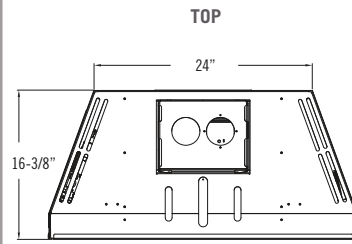

SPECIFICATIONS

Fireplace brochures are for advertising purposes only. Refer to the specific fireplace manual for installation.

Model	Roosevelt 34	Roosevelt 29
Height	23-3/4"	19-7/8"
Front Width	33-7/8"	29-5/8"
Back Width	24"	20-1/16"
Depth	16-3/8"	16"
Weight	145 lbs	125 lbs
Viewing Area	28-3/8" x 20"	25-1/8" x 15-1/2"
BTU NG High / Low	40,000 / 10,000	30,000 / 10,000
BTU LP High / Low	40,000 / 10,000	30,000 / 10,000
ENERGUIDE P.4 NG / LP	70.68% / 70.05%	70.09% / 70.42%
STEADY STATE NG / LP	73.63% / 73.45%	74.96% / 75.85%
AFUE% NG / LP	73.05% / 72.81%	74.35% / 68.56%
Valve System	IPI	IPI
Media Options	Traditional Logs, Birch Logs & Beach Accent Kit	Traditional Logs, Birch Logs & Beach Accent Kit
Refractory Options <i>(Required for Installation)</i>	Rustic Brick, Chicago Brick, Ledgestone, Herringbone, Enamel Panels, Black Glass Panels	Rustic Brick, Chicago Brick, Ledgestone, Herringbone, Enamel Panels, Black Glass Panels
Rear Split Flow Burner	Standard	Standard
Ember Bed Light Kit	Standard	Standard
Fan Kit	Standard	Standard
Screen Front	Required	Required

Features, Options & Specifications are subject to change.

Roosevelt 34