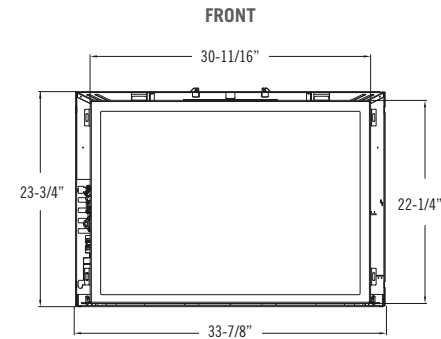

SPECIFICATIONS

Fireplace brochures are for advertising purposes only. Refer to the specific fireplace manual for installation.

Model	Roosevelt 34	Roosevelt 29
Height	23-3/4"	19-7/8"
Front Width	33-7/8"	29-5/8"
Back Width	24"	20-1/16"
Depth	16-3/8"	16"
Weight	145 lbs	125 lbs
Viewing Area	28-3/8" x 20"	25-1/8" x 15-1/2"
BTU NG High / Low	40,000 / 10,000	30,000 / 10,000
BTU LP High / Low	40,000 / 10,000	30,000 / 10,000
ENERGUIDE P.4 NG / LP	70.68% / 70.05%	70.09% / 70.42%
STEADY STATE NG / LP	73.63% / 73.45%	74.96% / 75.85%
AFUE% NG / LP	73.05% / 72.81%	74.35% / 68.56%
Valve System	IPI	IPI
Media Options	Traditional Logs, Birch Logs & Beach Accent Kit	Traditional Logs, Birch Logs & Beach Accent Kit
Refractory Options <i>(Required for Installation)</i>	Rustic Brick, Chicago Brick, Ledgestone, Herringbone, Enamel Panels, Black Glass Panels	Rustic Brick, Chicago Brick, Ledgestone, Herringbone, Enamel Panels, Black Glass Panels
Rear Split Flow Burner	Standard	Standard
Ember Bed Light Kit	Standard	Standard
Fan Kit	Standard	Standard
Screen Front	Required	Required

Features, Options & Specifications are subject to change.

Roosevelt 34