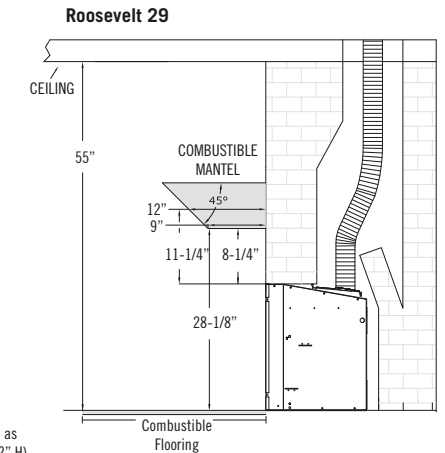

Fireplace brochures are for advertising purposes only. Refer to the specific fireplace manual for installation.

Model	Roosevelt 34	Roosevelt 29
Height	23-3/4"	19-7/8"
Front Width	33-7/8"	29-5/8"
Back Width	24"	20-1/16"
Depth	16-3/8"	16"
Weight	145 lbs	125 lbs
Viewing Area	28-3/8" x 20"	25-1/8" x 15-1/2"
BTU NG High / Low	40,000 / 10,000	30,000 / 10,000
BTU LP High / Low	40,000 / 10,000	30,000 / 10,000
ENERGUIDE P.4 NG / LP	70.68% / 70.05%	70.09% / 70.42%
STEADY STATE NG / LP	73.63% / 73.45%	74.96% / 75.85%
AFUE% NG / LP	73.05% / 72.81%	74.35% / 68.56%
Valve System	IPI	IPI
Media Options	Traditional Logs, Birch Logs & Beach Accent Kit	Traditional Logs, Birch Logs & Beach Accent Kit
Refractory Options <i>(Required for Installation)</i>	Rustic Brick, Chicago Brick, Ledgestone, Herringbone, Enamel Panels, Black Glass Panels	Rustic Brick, Chicago Brick, Ledgestone, Herringbone, Enamel Panels, Black Glass Panels
Rear Split Flow Burner	Standard	Standard
Ember Bed Light Kit	Standard	Standard
Fan Kit	Standard	Standard
Screen Front	Required	Required

Features, Options & Specifications are subject to change.

Roosevelt 34

Roosevelt 29

Clearances to Combustibles

For Roosevelt 34 & Roosevelt 29

Clearances

Model	Roosevelt 34	Roosevelt 29
From insert to combustible	Refer to the Manual	Refer to the Manual
From insert to combustible side wall	4"	4"
Mantel 9" deep from top of insert	10"	8-1/4"