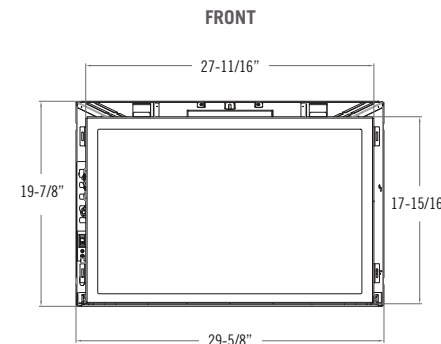

Roosevelt 29