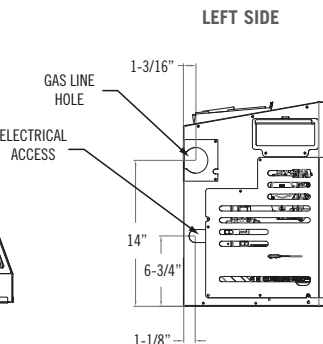

Fireplace brochures are for advertising purposes only. Refer to the specific fireplace manual for installation.

Model	Roosevelt 34	Roosevelt 29
Height	23-3/4"	19-7/8"
Front Width	33-7/8"	29-5/8"
Back Width	24"	20-1/16"
Depth	16-3/8"	16"
Weight	145 lbs	125 lbs
Viewing Area	28-3/8" x 20"	25-1/8" x 15-1/2"
BTU NG High / Low	40,000 / 10,000	30,000 / 10,000
BTU LP High / Low	40,000 / 10,000	30,000 / 10,000
ENERGUIDE P.4 NG / LP	70.68% / 70.05%	70.09% / 70.42%
STEADY STATE NG / LP	73.63% / 73.45%	74.96% / 75.85%
AFUE% NG / LP	73.05% / 72.81%	74.35% / 68.56%
Valve System	IPI	IPI
Media Options	Traditional Logs, Birch Logs & Beach Accent Kit	Traditional Logs, Birch Logs & Beach Accent Kit
Refractory Options <i>(Required for Installation)</i>	Rustic Brick, Chicago Brick, Ledgestone, Herringbone, Enamel Panels, Black Glass Panels	Rustic Brick, Chicago Brick, Ledgestone, Herringbone, Enamel Panels, Black Glass Panels
Rear Split Flow Burner	Standard	Standard
Ember Bed Light Kit	Standard	Standard
Fan Kit	Standard	Standard
Screen Front	Required	Required

Features, Options & Specifications are subject to change.

Roosevelt 34

Roosevelt 29

Clearances to Combustibles

For Roosevelt 34 & Roosevelt 29

Clearances

Model	Roosevelt 34	Roosevelt 29
From insert to combustible	Refer to the Manual	Refer to the Manual
From insert to combustible side wall	4"	4"
Mantel 9" deep from top of insert	10"	8-1/4"