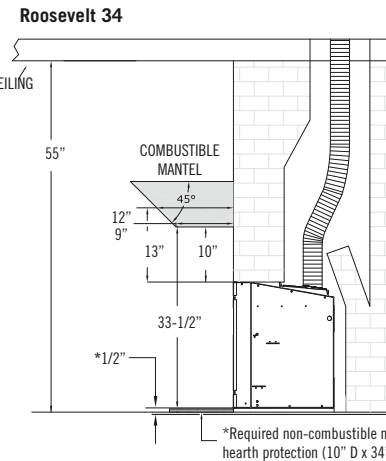

Fireplace brochures are for advertising purposes only. Refer to the specific fireplace manual for installation.

Model	Roosevelt 34	Roosevelt 29
Height	23-3/4"	19-7/8"
Front Width	33-7/8"	29-5/8"
Back Width	24"	20-1/16"
Depth	16-3/8"	16"
Weight	145 lbs	125 lbs
Viewing Area	28-3/8" x 20"	25-1/8" x 15-1/2"
BTU NG High / Low	40,000 / 10,000	30,000 / 10,000
BTU LP High / Low	40,000 / 10,000	30,000 / 10,000
ENERGUIDE P.4 NG / LP	70.68% / 70.05%	70.09% / 70.42%
STEADY STATE NG / LP	73.63% / 73.45%	74.96% / 75.85%
AFUE% NG / LP	73.05% / 72.81%	74.35% / 68.56%
Valve System	IPI	IPI
Media Options	Traditional Logs, Birch Logs & Beach Accent Kit	Traditional Logs, Birch Logs & Beach Accent Kit
Refractory Options <i>(Required for Installation)</i>	Rustic Brick, Chicago Brick, Ledgestone, Herringbone, Enamel Panels, Black Glass Panels	Rustic Brick, Chicago Brick, Ledgestone, Herringbone, Enamel Panels, Black Glass Panels
Rear Split Flow Burner	Standard	Standard
Ember Bed Light Kit	Standard	Standard
Fan Kit	Standard	Standard
Screen Front	Required	Required

Features, Options & Specifications are subject to change.

Roosevelt 34

Roosevelt 29

Clearances to Combustibles

For Roosevelt 34 & Roosevelt 29

Clearances

Model	Roosevelt 34	Roosevelt 29
From insert to combustible	Refer to the Manual	Refer to the Manual
From insert to combustible side wall	4"	4"
Mantel 9" deep from top of insert	10"	8-1/4"