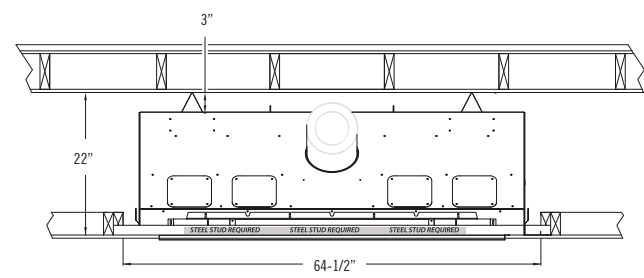

Model	Callaway 50
Height	39"
Width	59-1/2"
Depth	18-15/16"
Weight	293 lbs
Viewing Area	49-7/8" x 13-3/8"
BTU NG High / Low	35,500 / 18,500
BTU LP High / Low	35,000 / 18,000
Efficiencies NG / LP	72.59% / 70.45%
ENERGUIDE P.4	73.49% / 72.74%
Valve System	IPI
Optional Media Options	Traditional Logs, Beach Accent Kit, Rock Accent Kit
Optional Refractory	Enamel Panels, Black Glass, Chicago Brick, LedgeStone
Ceramic Glass	Standard
Burner Media (Required)	Reflective Crushed Glass, Lava Rock
Optional Perimeter Media	Reflective Crushed Glass, Lava Rock, Black Sand, Vermiculite, Enamel Panel, Black Glass Panel
Komfort Zone Kit	Optional
Fan Kit	Optional
Screen Front	Included

Features, Options & Specifications are subject to change.

Clearances

Model	Without Komfort Zone Kit
From appliance top stand-off brackets	3-1/2" / 89mm
From appliance left & right stand-off brackets	0"
From appliance back stand-off brackets	0"
From appliance corners	3" / 76mm
From appliance front	36" / 914mm
Appliance sides to adjacent sidewall	3" / 76mm
Fireplace finishing edge to 3/4" (19mm) trim	18" / 457mm
Mantle 6" (152mm) deep from fireplace finishing edge	21-1/2" / 545mm
Mantle 6" (152mm) deep from fireplace enclosure floor	48" / 1219mm
Minimum height of fireplace enclosure	48" / 1219mm

Callaway 50

TYPICAL VERTICAL INSTALLATION