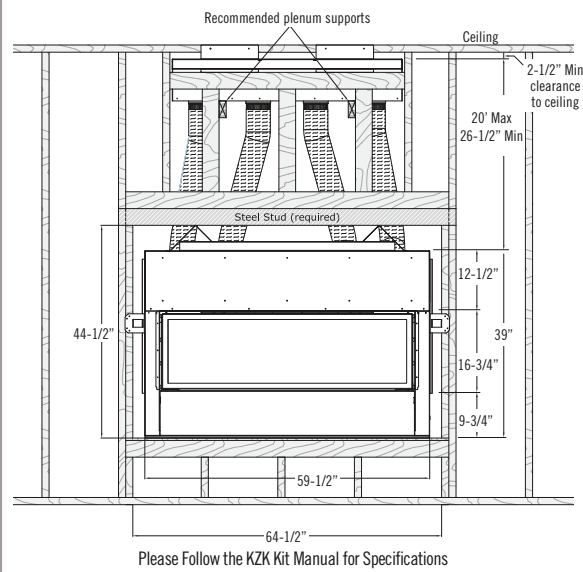

Optional Komfort Zone Kit