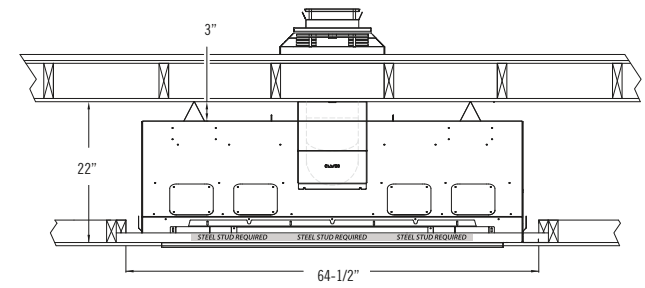

TYPICAL HORIZONTAL INSTALLATION