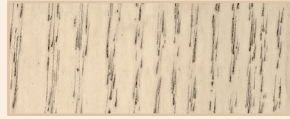

## Stain Samples on Oak

Golden Oak

Antiqued White

Special Walnut

Ebony Distressed

Dark Walnut

Clear Coat

Sedona Red

## Stain Samples on Maple

Golden Oak

Antiqued White

Special Walnut

Ebony Distressed

Dark Walnut

Sedona Red

## Tile Samples

Beige

Rust

Warm Green

Blue-Gray

*Variations in color and shade are inherent in all printing processes, colors may vary slightly from those shown.  
Please visit your local dealer to view a sample board.*