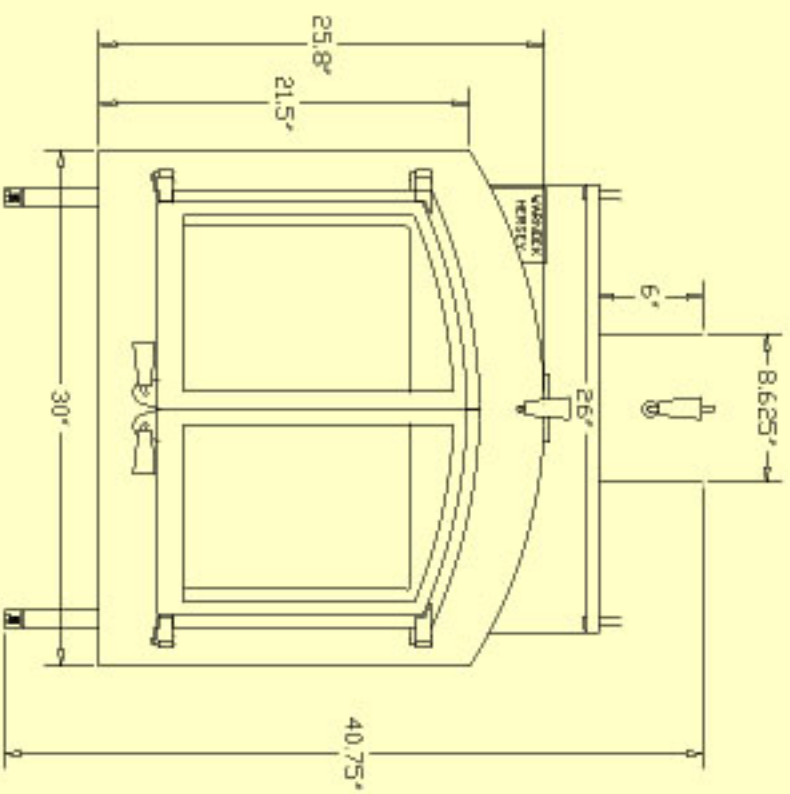

231 AuraFlame

front view

side view