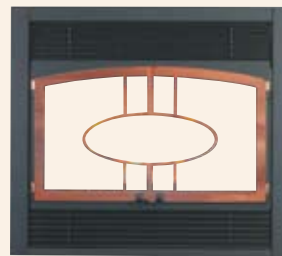

Shown standard - Aspen style flat wall cabinet

Warmth, coziness, style and quality. . .
From our family to yours.

Designer Options & Accessories

Doors

Black onyx Mission design

Brushed nickel diamond pattern

Antique copper oval pattern

The above three doors are available in all finishes, only black contains screen

Black Prairie screen door

Black screen door

Moose pattern

Deer w/broken tree pattern

Grill Sets

Brass grills

Rectangular valance
(Front only)

Valance screen
(Set of 2 sides or set of 3)

Controls

Wall mount thermostat

Wireless wall mount thermostat

Remote control

Refractories

Brick refractory

Rock refractory

*Shown w/black onyx
Mission design doors in a
Meridian style corner cabinet*

*Shown Diamond Pattern
screen doors in black*

Add some heat to the night. . .

Consider all the angles. From anywhere in the room, the view is magnificent! The only true bay window in the industry, Kozy Heat's model 961 provides a dramatic focal point for any décor. Install this fireplace in a corner or against a wall, no matter where you put it, you'll have a dazzling three-way view of Kozy Heat's realistic "dancing flames". So add some heat to any cold night with this bay window gas fireplace.