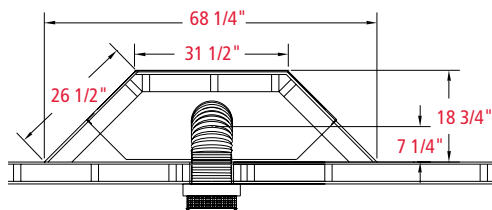

Optional Features

- Dura-Vent™ adaptor ring for GS pipe (for vertical terminations)
- Decorative grills (several styles/finishes available)
- Arched valance brass or chrome glass trim (set of 3)
- Decorative screen doors (several styles/finishes available)
- Rectangular valance (replaces arched valance)
- Valance screen
- Automatic fan kit with variable speed control (2 - 110 CFM)
- Remote control or thermostat remote control
- Wall mount thermostat / wireless wall mount thermostat
- Brick lintel iron (up to 8' ceiling)
- Rock refractory
- Flat wall or corner cabinet (refer to the cabinetry brochure)

Safety

- Each unit factory tested!
- Tested by OMNI - test laboratories
  Complies with ANSI Z21.88-2002 • CSA 2.33-M02 'Vented Gas Fireplace Heater'
- Sealed combustion chamber
- Removable millivolt board with 30-second delay
- Safety pilot with piezo standing pilot ignition
- Requires **NO ELECTRICITY** to operate - excluding fan
- Automatic pressure relief glass system
- Bedroom and mobile home approved

Clearances

- From unit sides/back/top stand-offs - 0"
- From unit to flooring - 0"
- From flue vent - 1"
- From side glass to adjacent sidewall - 3"
- Bay-front to adjacent sidewall - 12"
- Top of upper grill opening to mantel - Refer to the installation manual

Note: Refer to the #961 DV installation manual for complete installation and venting requirements

For complete information and installation instructions, contact your Kozy Heat Dealer at:

Manufactured by Hussong Mfg. Co. Inc.
204 Industrial Park Drive, Lakefield, MN 56150
Phone 1-800-253-4904 www.kozyheat.com