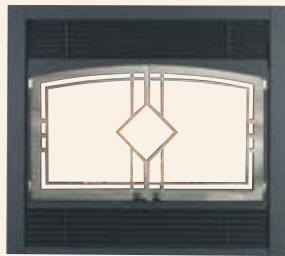

Brushed nickel diamond pattern