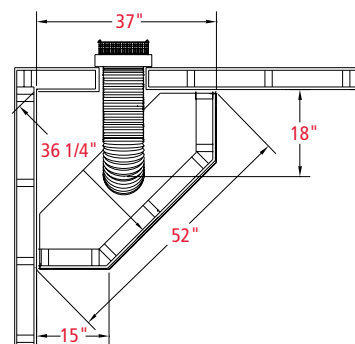

Optional Features

- Dura-Vent™ adaptor ring for GS pipe (for vertical terminations)
- Decorative grills (several styles/finishes available)
- Arched valance brass or chrome glass trim (set of 3)
- Decorative screen doors (several styles/finishes available)
- Rectangular valance (replaces arched valance)
- Valance screen
- Automatic fan kit with variable speed control (2 - 110 CFM)
- Remote control or thermostat remote control
- Wall mount thermostat / wireless wall mount thermostat
- Brick lintel iron (up to 8' ceiling)
- Rock refractory
- Flat wall or corner cabinet (refer to the cabinetry brochure)

Safety

- Each unit factory tested!
- Tested by OMNI - test laboratories
  Complies with ANSI Z21.88-2002 • CSA 2.33-M02 'Vented Gas Fireplace Heater'
- Sealed combustion chamber
- Removable millivolt board with 30-second delay
- Safety pilot with piezo standing pilot ignition
- Requires **NO ELECTRICITY** to operate - excluding fan
- Automatic pressure relief glass system
- Bedroom and mobile home approved

Clearances

- From unit sides/back/top stand-offs - 0"
- From unit to flooring - 0"
- From flue vent - 1"
- From side glass to adjacent sidewall - 3"
- Bay-front to adjacent sidewall - 12"
- Top of upper grill opening to mantel - Refer to the installation manual

Note: Refer to the #961 DV installation manual for complete installation and venting requirements

For complete information and installation instructions, contact your Kozy Heat Dealer at:

Manufactured by Hussong Mfg. Co. Inc.
204 Industrial Park Drive, Lakefield, MN 56150
Phone 1-800-253-4904 www.kozyheat.com