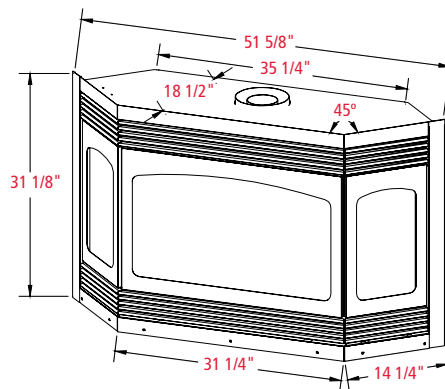

Optional Features

- Dura-Vent™ adaptor ring for GS pipe (for vertical terminations)
- Decorative grills (several styles/finishes available)
- Arched valance brass or chrome glass trim (set of 3)
- Decorative screen doors (several styles/finishes available)
- Rectangular valance (replaces arched valance)
- Valance screen
- Automatic fan kit with variable speed control (2 - 110 CFM)
- Remote control or thermostat remote control
- Wall mount thermostat / wireless wall mount thermostat
- Brick lintel iron (up to 8' ceiling)
- Rock refractory
- Flat wall or corner cabinet (refer to the cabinetry brochure)

Safety

- Each unit factory tested!
- Tested by OMNI - test laboratories
  Complies with ANSI Z21.88-2002 • CSA 2.33-M02 'Vented Gas Fireplace Heater'
- Sealed combustion chamber
- Removable millivolt board with 30-second delay
- Safety pilot with piezo standing pilot ignition
- Requires **NO ELECTRICITY** to operate - excluding fan
- Automatic pressure relief glass system
- Bedroom and mobile home approved

Clearances

- From unit sides/back/top stand-offs - 0"
- From unit to flooring - 0"
- From flue vent - 1"
- From side glass to adjacent sidewall - 3"
- Bay-front to adjacent sidewall - 12"
- Top of upper grill opening to mantel - Refer to the installation manual

Note: Refer to the #961 DV installation manual for complete installation and venting requirements

For complete information and installation instructions, contact your Kozy Heat Dealer at:

Manufactured by Hussong Mfg. Co. Inc.
204 Industrial Park Drive, Lakefield, MN 56150
Phone 1-800-253-4904 www.kozyheat.com