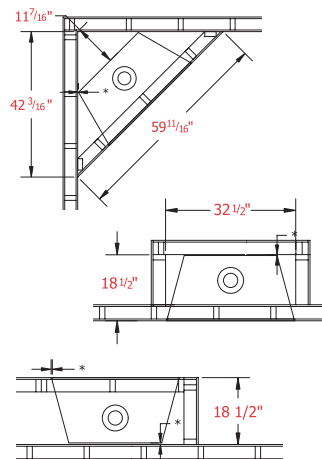

Manufactured by Hussong Mfg. Co. Inc.
204 Industrial Park Drive, Lakefield, MN 56150
Phone 1-800-253-4904 www.kozyheat.com

For complete information and installation instructions, contact your Kozy Heat Dealer at:

In order to continually provide the highest quality product available, specifications and dimensions are subject to change. Refer to the unit installation manual for complete installation instructions. Installation must conform with local building codes.