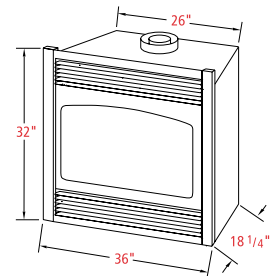

#936 DV Model
Weight - 165 lbs.