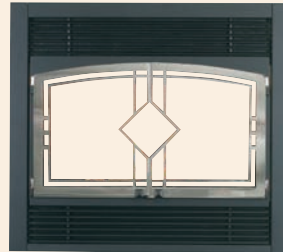

Brushed nickel diamond pattern