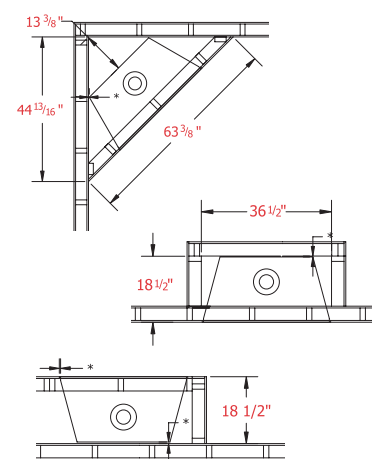

Manufactured by Hussong Mfg. Co. Inc.
204 Industrial Park Drive, Lakefield, MN 56150
Phone 1-800-253-4904 www.kozyheat.com

For complete information and installation instructions, contact your Kozy Heat Dealer at:

In order to continually provide the highest quality product available, specifications and dimensions are subject to change. Refer to the unit installation manual for complete installation instructions. Installation must conform with local building codes.