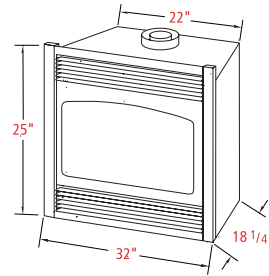

Clearances

- From unit sides/back/top stand-offs - 0"
- To flooring - 0"
- From flue vent - 1"
- From unit glass to an adjacent sidewall - 8"
- From upper grill outlet to mantel - refer to installation manual

Framing Dimensions (#932)

- Height - 25 1/4"
- Width - 32 1/2"
- Depth - 18 1/2"
- Platform - 32" W x 18 1/4" D
- Firestop Framing - 9 1/2" x 9 1/2"

Framing Dimensions (#936)

- Height - 32 1/4"
- Width - 36 1/2"
- Depth - 18 1/2"
- Platform - 36" W x 18 1/4" D
- Firestop Framing - 9 1/2" x 9 1/2"

Venting System Requirements

- #745 Direct vent kit - 4' termination
- #718 Direct vent kit - 8' termination 4" exhaust, 7" intake co-axial
- #746 Direct vent extension kit - 6' additional pipe to extend the #745 or #718 vent kits

Horizontal Terminations

- Minimum vertical rise - 18" (determined by horizontal run)
- Minimum horizontal run - 6"
- Maximum horizontal run - 20"
- Elbows - (1) 90° (or equivalent thereof) *1/4" incline per horizontal foot must be maintained

Vertical Terminations

- Minimum vertical rise - 18" (determined by horizontal run)
- Maximum vertical run from top of unit - 32'
- Dura-Vent™ DV-GS pipe termination - 4" x 6 5/8" (vertical only)
- Adapter #923-C must be used with Dura Vent GS pipe™
- Elbows - maximum - (2) 45°

Note: Refer to the #932 DV and #936 DV installation manual for complete installation and venting requirements

#932 DV Model
Weight - 145 lbs.